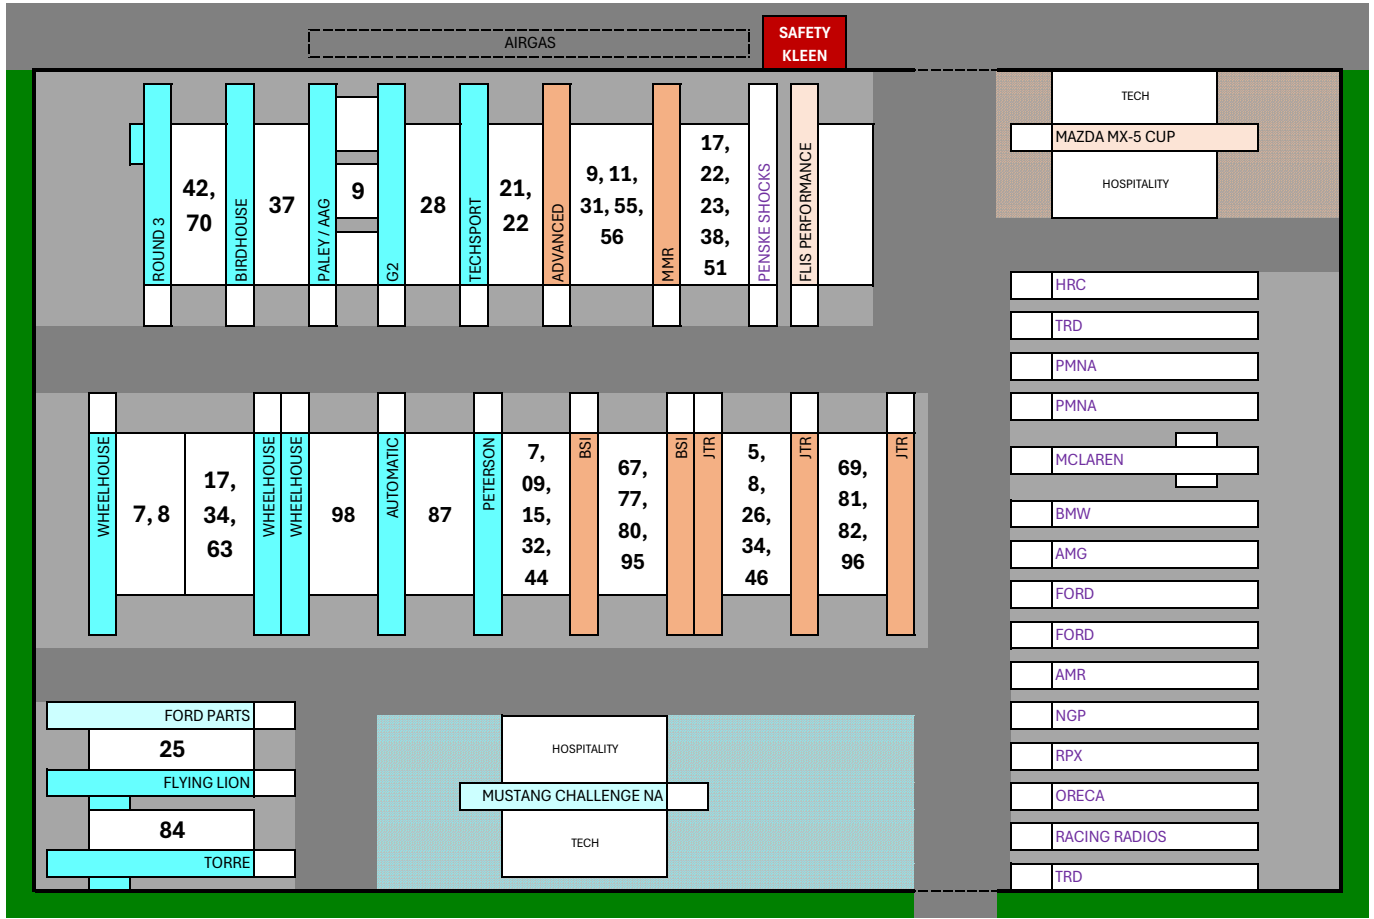

MAP KEY	
	IMSA MICHELIN PILOT CHALLENGE
	IMSA VP RACING CHALLENGE
	MAZDA MX-5 CUP
	MUSTANG CHALLENGE NORTH AMERICA
	IMSA SERIES, INDUSTRY AND MANUFACTURER SUPPORTS