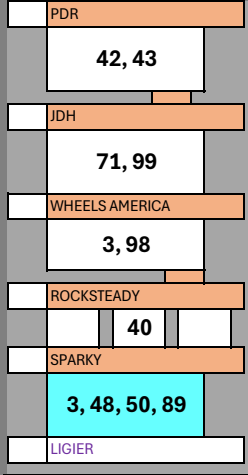

MAP KEY	
	IMSA MICHELIN PILOT CHALLENGE
	IMSA VP RACING CHALLENGE
	MAZDA MX-5 CUP
	MUSTANG CHALLENGE NORTH AMERICA
	IMSA SERIES, INDUSTRY AND MANUFACTURER SUPPORTS