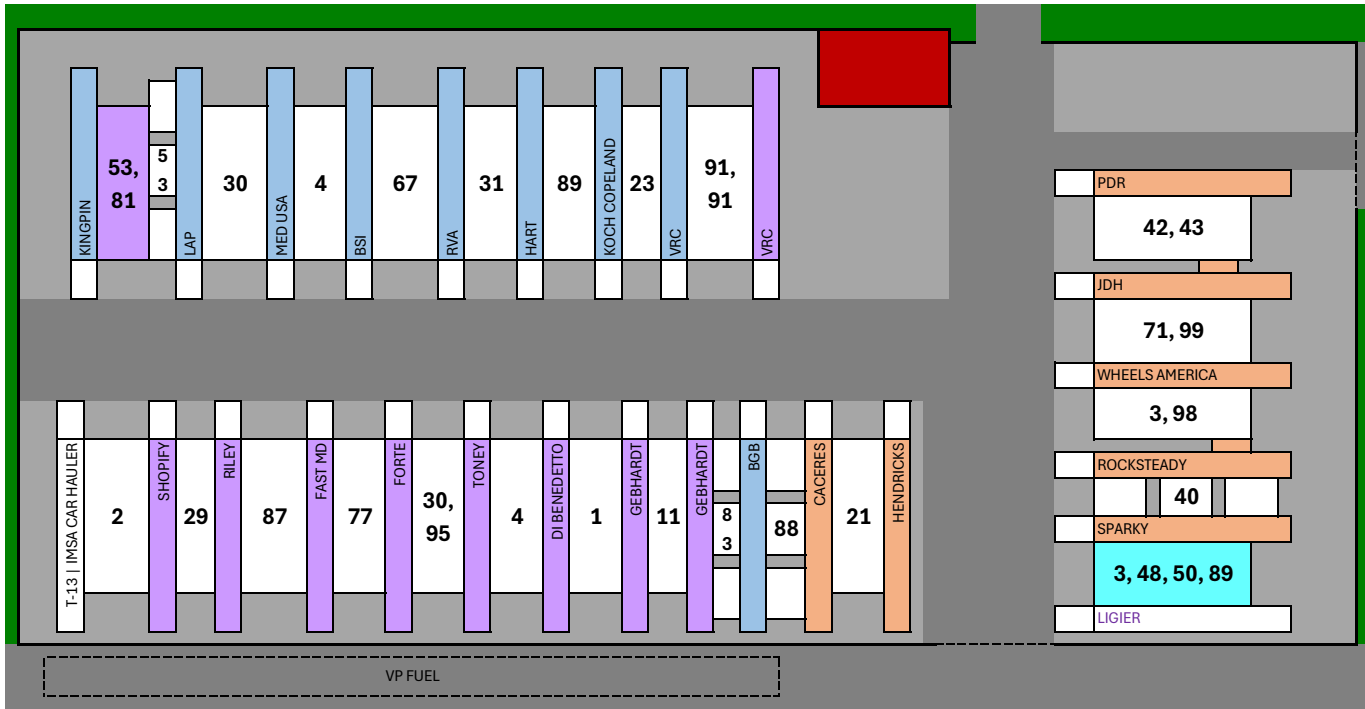

MAP KEY	
	IMSA MICHELIN PILOT CHALLENGE
	IMSA VP RACING CHALLENGE
	MAZDA MX-5 CUP
	MUSTANG CHALLENGE NORTH AMERICA
	IMSA SERIES, INDUSTRY AND MANUFACTURER SUPPORTS