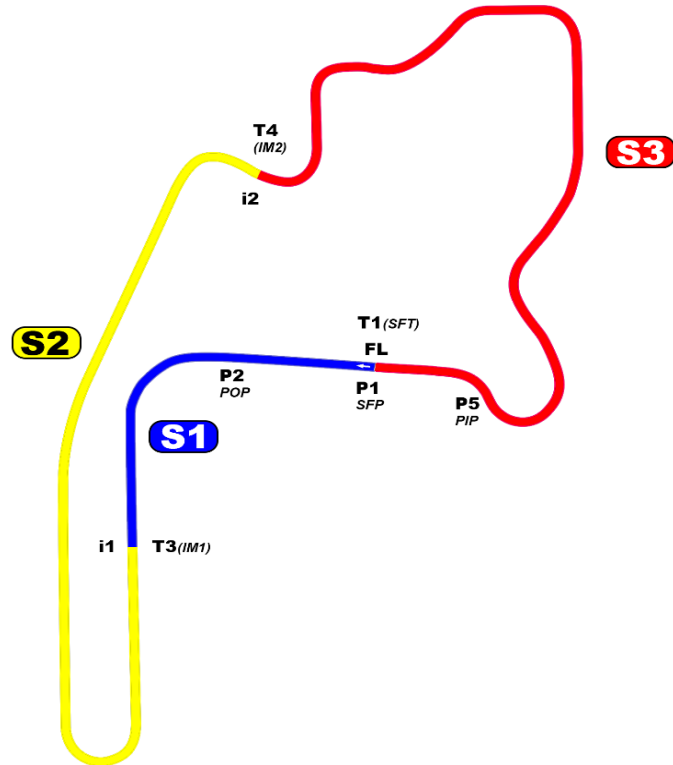

# Mid-Ohio Sports Car Course

2.258 miles

Lexington, Ohio

## Sectors

Section	Entry Timeline	Exit Timeline	Length (Ft,In)	Length (Inches)
S1	FL Start/Finish	i1	2181' 8"	26180
S2	i1	i2	4664' 10"	55978
S3	i2	FL Start/Finish	5075' 1"	60901