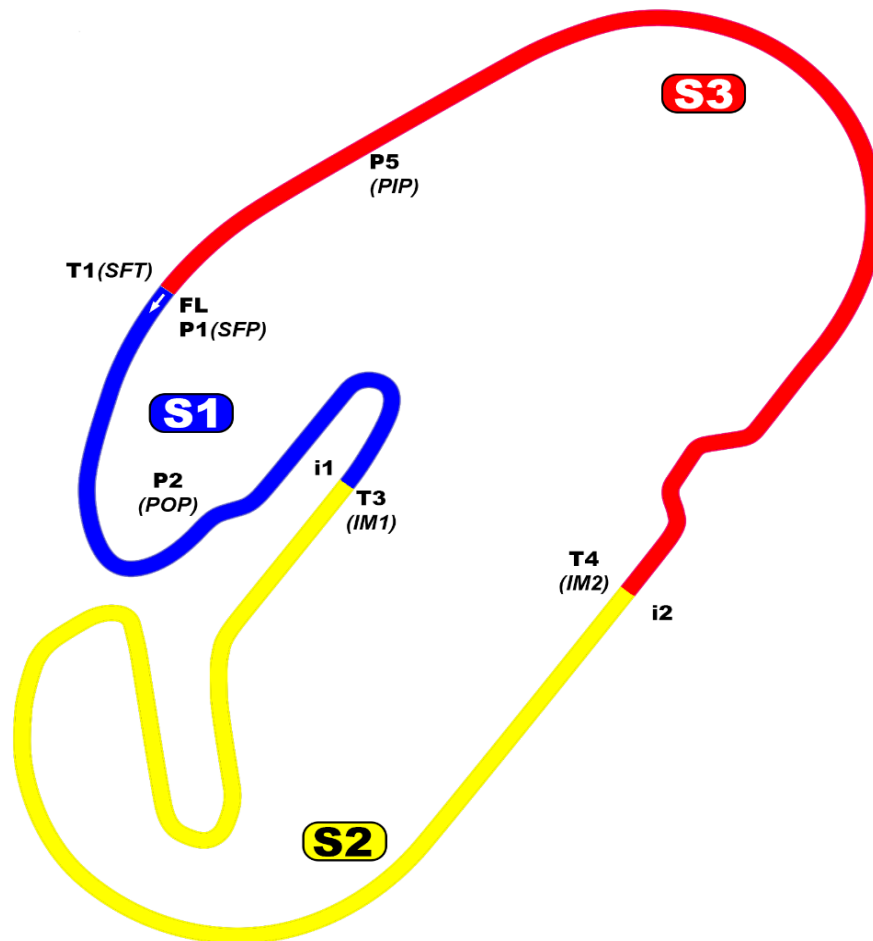

# Daytona International Speedway

3.56 miles

Daytona Beach, Florida

2024

## Sectors

Section	Entry Timeline	Exit Timeline	Length (Ft,In)	Length (Inches)		
S1	FL	Finish Line	i1	Intermediate 1	3627' 4"	43528
S2	i1	Intermediate 1	i2	Intermediate 2	8510' 8"	102128
S3	i2	Intermediate 2	FL	Finish Line	6658' 10"	79906