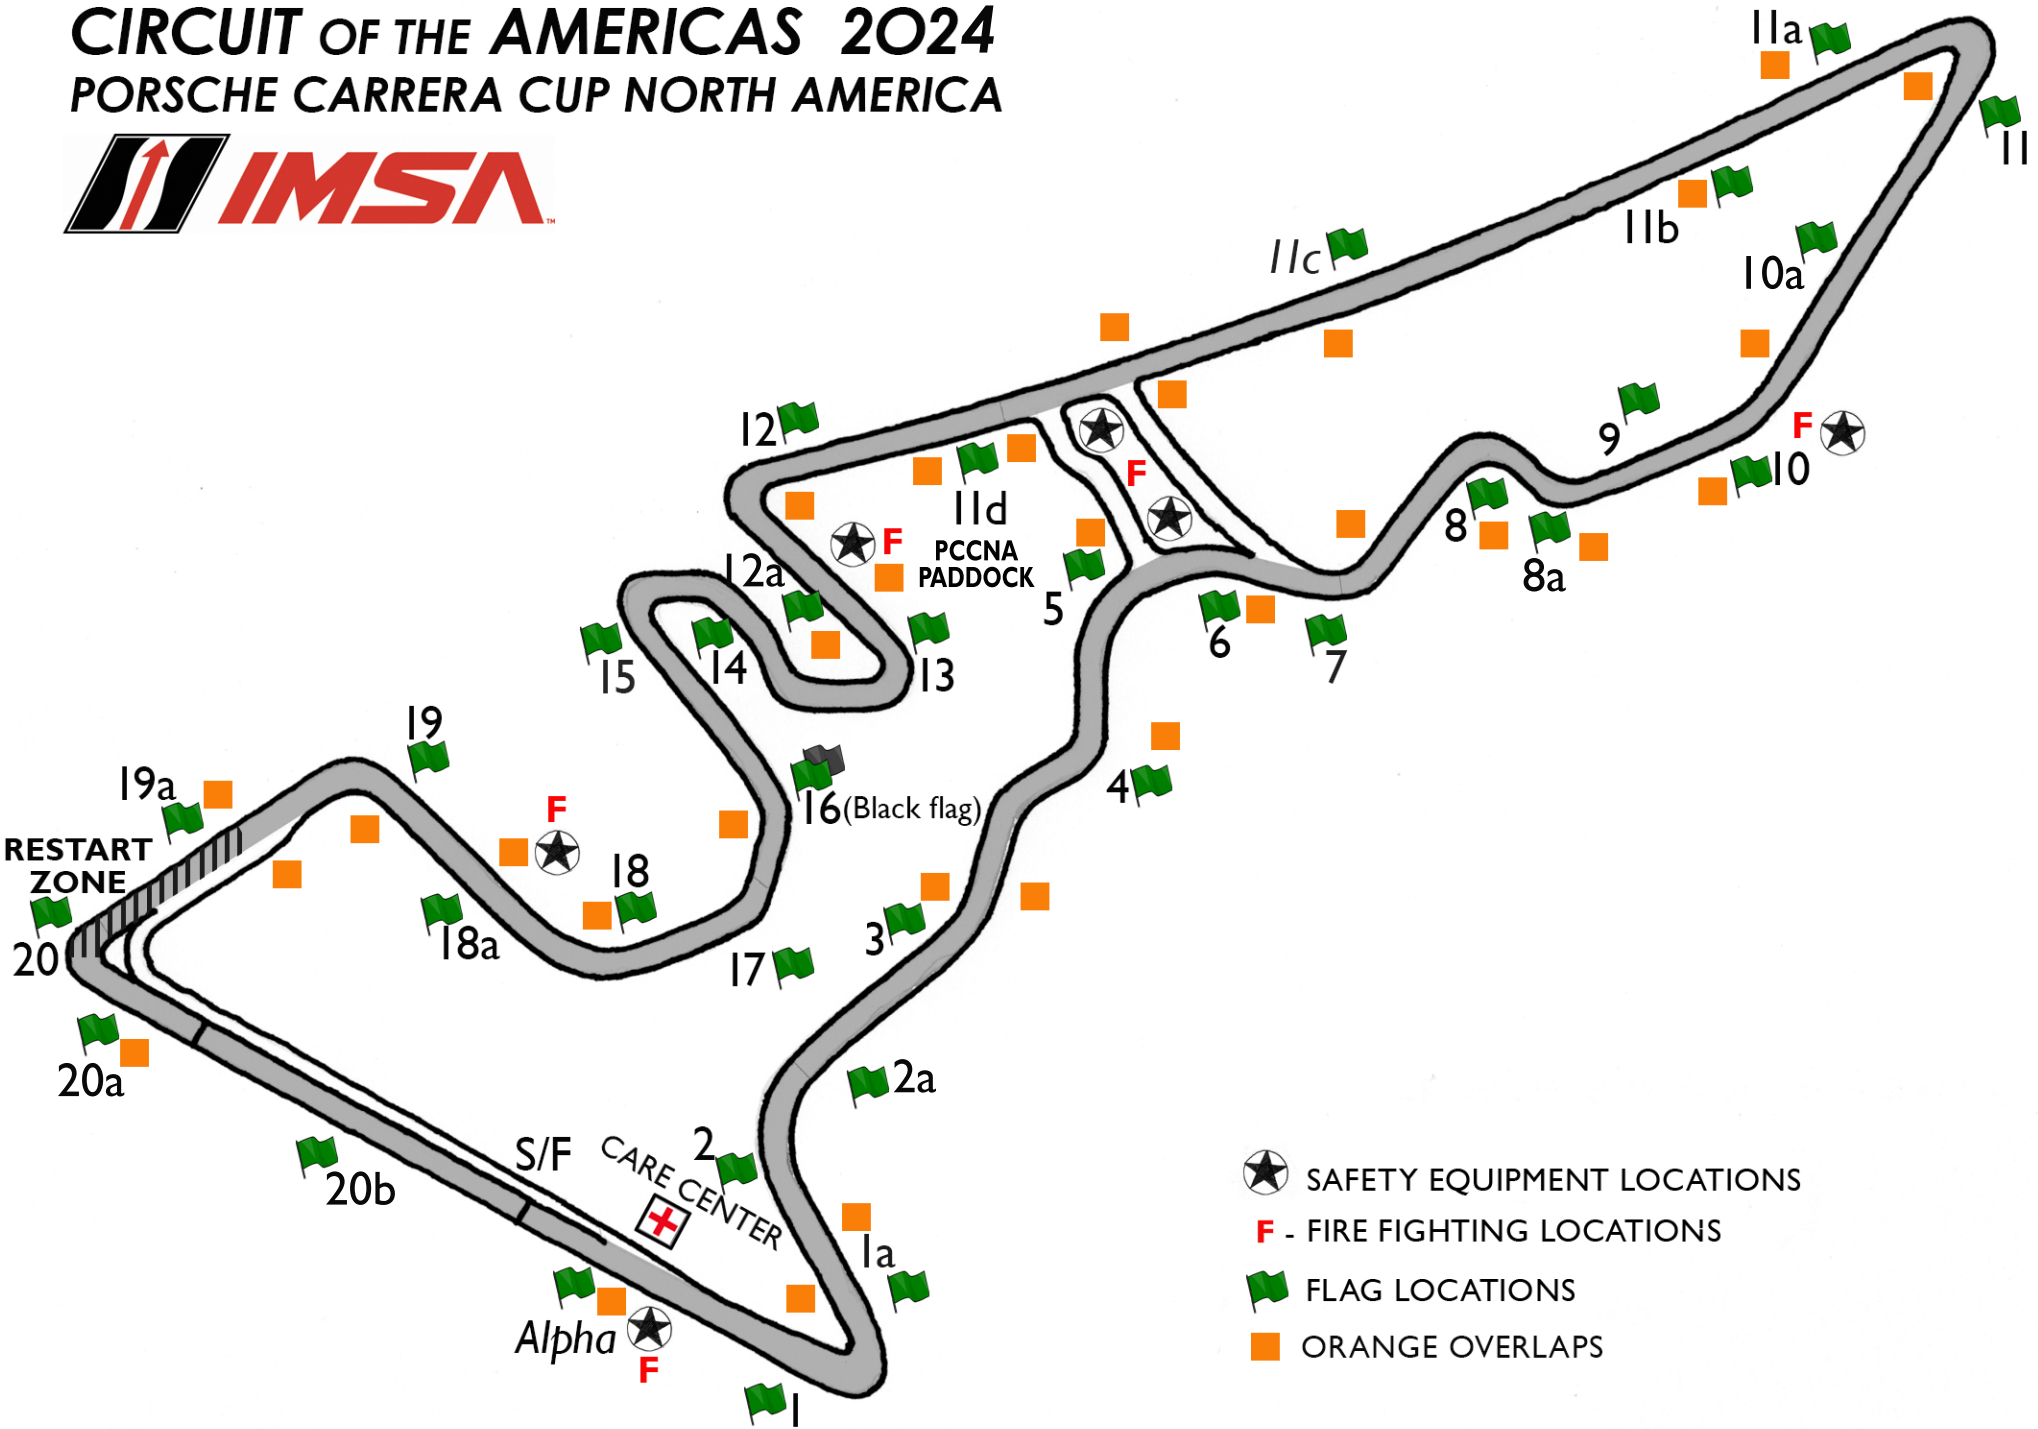

CIRCUIT OF THE AMERICAS 2024

PORSCHE CARRERA CUP NORTH AMERICA

- ★ SAFETY EQUIPMENT LOCATIONS
- F - FIRE FIGHTING LOCATIONS
- 🚩 FLAG LOCATIONS
- 🟠 ORANGE OVERLAPS