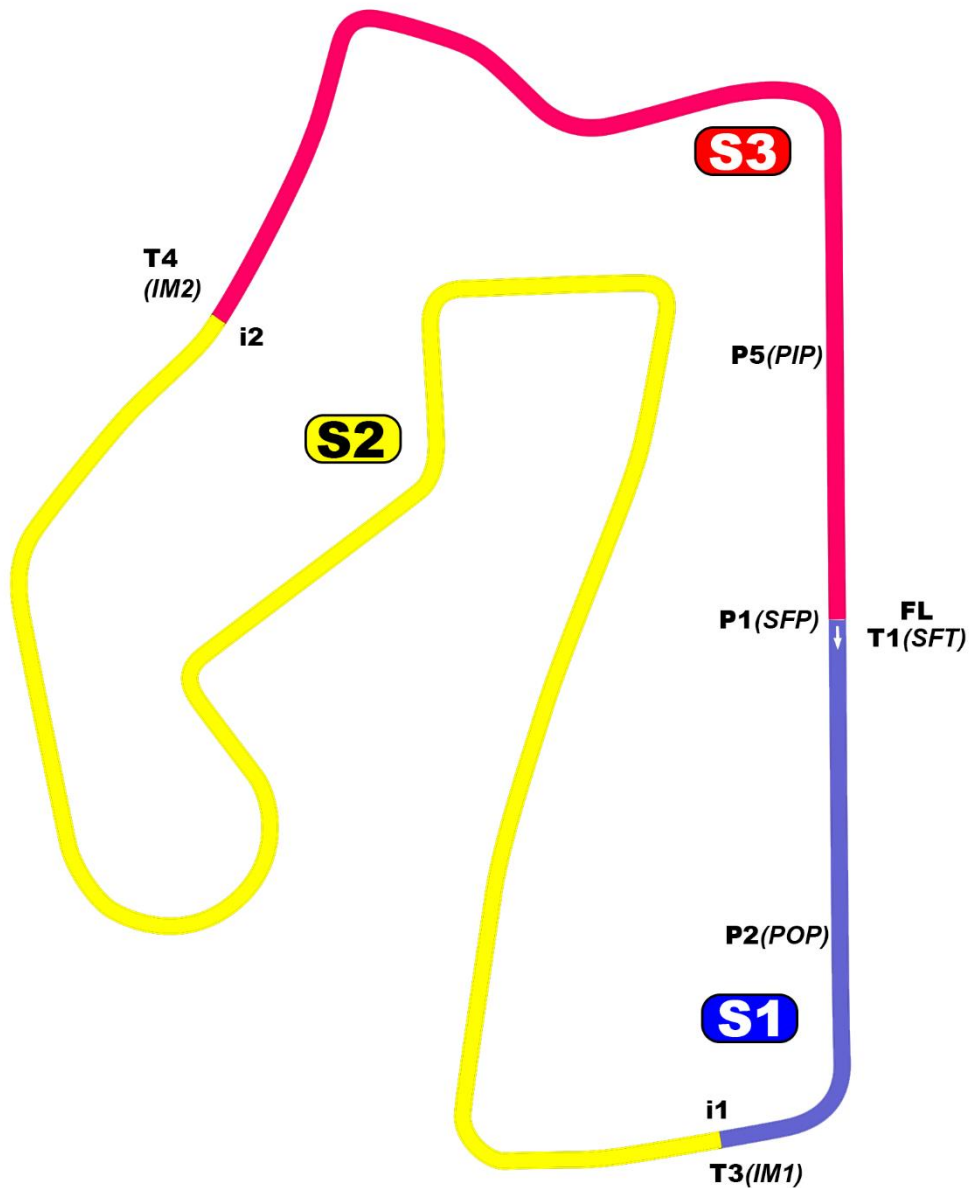

Road America

4.048 miles

Elkhart Lake, WI

2024

Sectors

Section	Entry Timeline	Exit Timeline	Length (Ft,In)	Length (Inches)		
S1	FL	Finish Line	i1	Intermediate 1	2626' 0"	31512
S2	i1	Intermediate 1	i2	Intermediate 2	12850' 0"	154200
S3	i2	Intermediate 2	FL	Finish Line	5898' 0"	70776