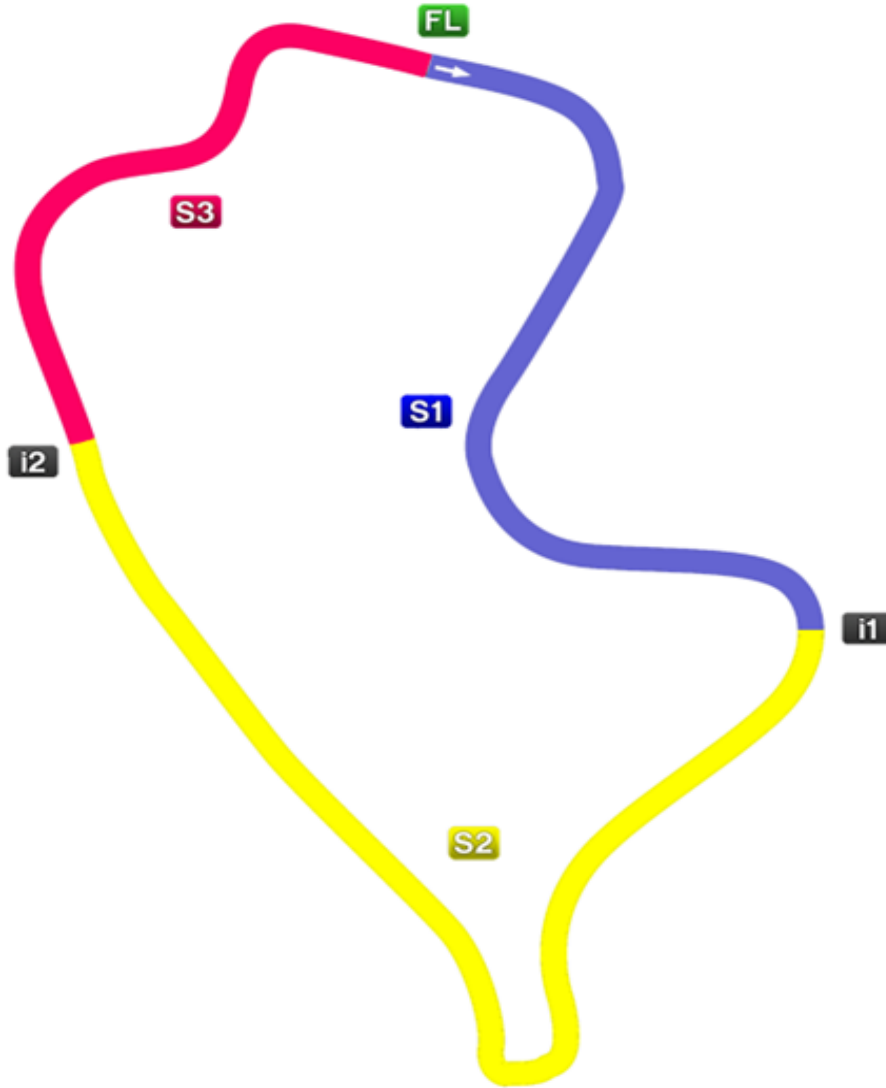

Canadian Tire Motorsport Park

2.459 miles

Bowmanville, Ontario, Canada

2024

Sectors

Section	Entry Timeline		Exit Timeline		Length (Ft,In)	Length (Inches)
S1	FL	Finish Line	i1	Intermediate 1	4032' 1"	48385
S2	i1	Intermediate 1	i2	Intermediate 2	6048' 5"	72581
S3	i2	Intermediate 2	FL	Finish Line	2902' 11"	34835