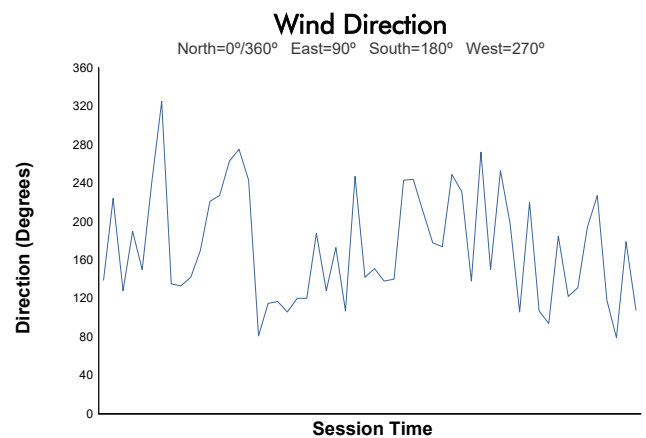

Canadian Tire Motorsport Park 120

Canadian Tire Motorsport Park / 2.459 miles
July 10 - 12, 2026 / Bowmanville, Ontario, Canada

IMSA Michelin Pilot Challenge

Practice 2 Weather Report

Track Status: **DRY**