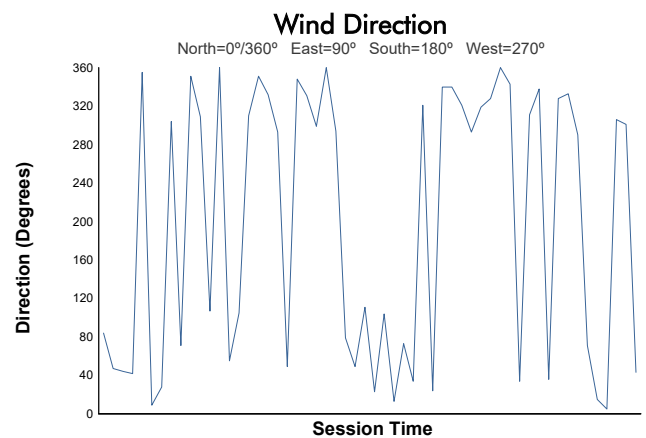

Canadian Tire Motorsport Park 120

Canadian Tire Motorsport Park / 2.459 miles
July 10 - 12, 2026 / Bowmanville, Ontario, Canada

IMSA Michelin Pilot Challenge

Practice 1 Weather Report

Track Status: **DRY**