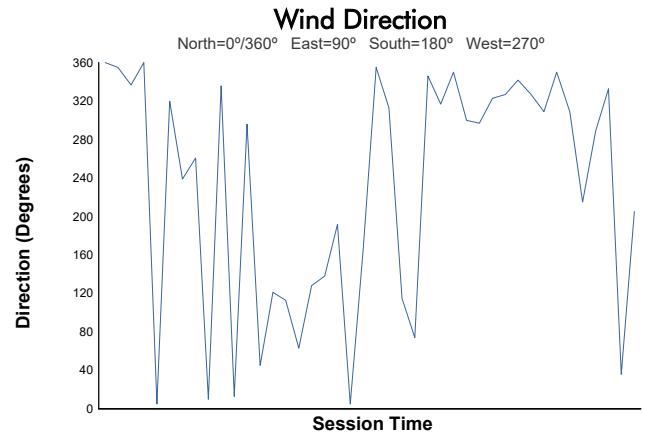

Sahlen's Six Hours of The Glen

Watkins Glen International / 3.4 miles
June 25 - 28, 2026 / Watkins Glen, New York

Mustang Challenge North America

Race 1 Weather Report

Track Status: **DRY**