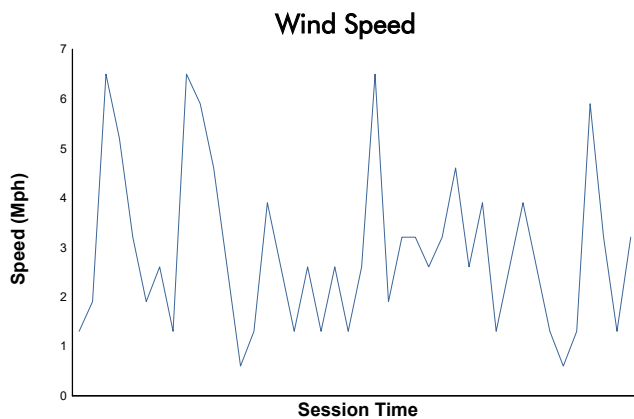

Sahlen's Six Hours of The Glen

Watkins Glen International / 3.4 miles
June 25 - 28, 2026 / Watkins Glen, New York

Mustang Challenge North America

Race 1 Weather Report

Track Status: **DRY**