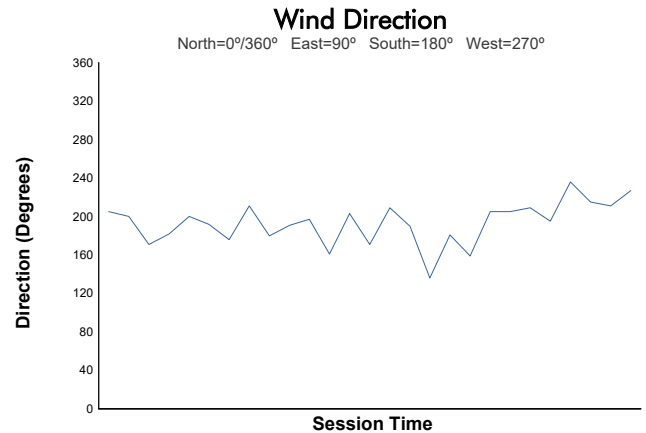

Sahlen's Six Hours of The Glen

Watkins Glen International / 3.4 miles
June 25 - 28, 2026 / Watkins Glen, New York

Mustang Challenge North America

Practice 1 Weather Report

Track Status: **DRY**