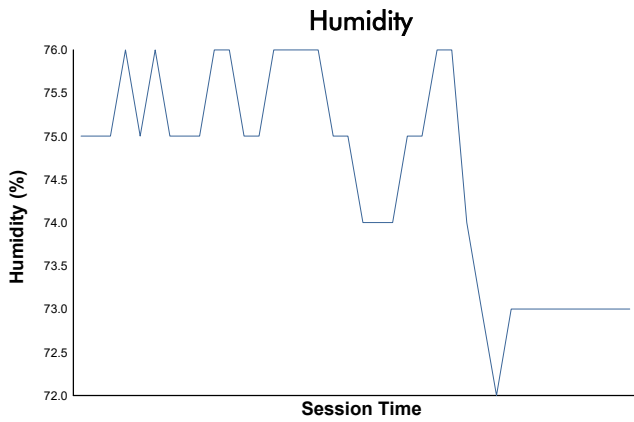

Sahlen's Six Hours of The Glen

Porsche Carrera Cup North America

Race 2 Weather Report

Track Status: **DRY**