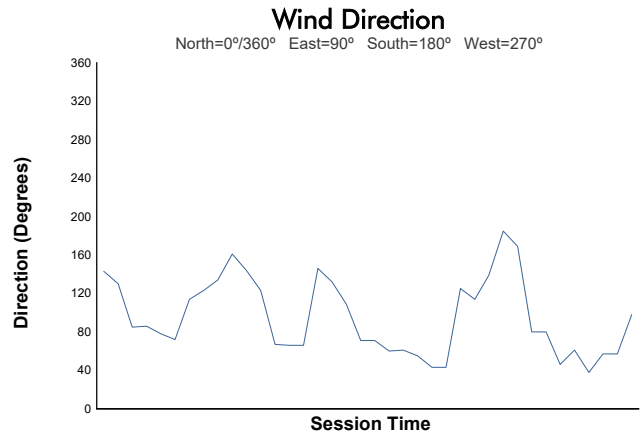

Sahlen's Six Hours of The Glen

Porsche Carrera Cup North America

Race 2 Weather Report

Track Status: **DRY**