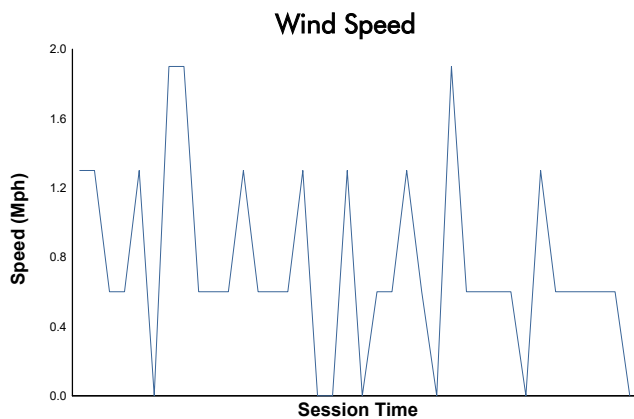

Sahlen's Six Hours of The Glen

Porsche Carrera Cup North America

Race 2 Weather Report

Track Status: **DRY**