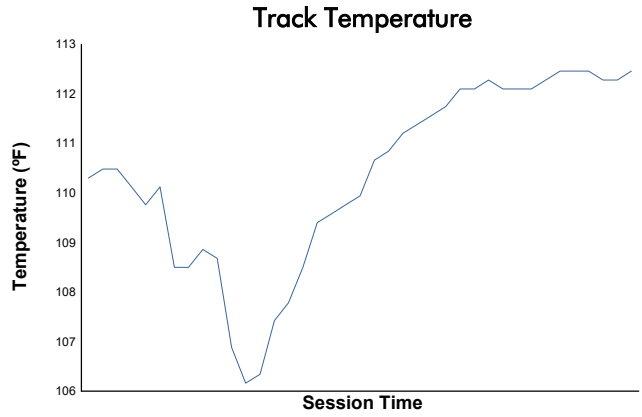

### Race 1 Weather Report

Track Status: **DRY**