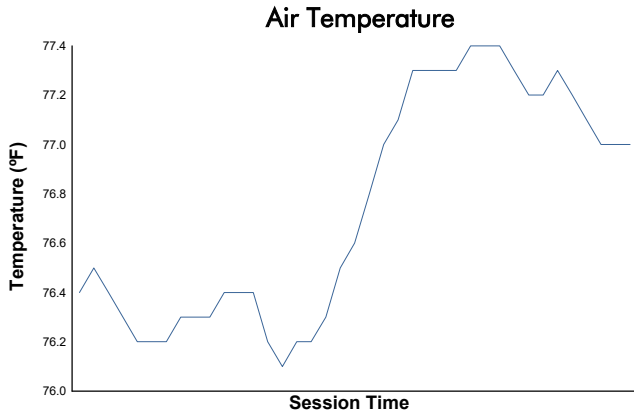

### Race 1 Weather Report

Track Status: **DRY**