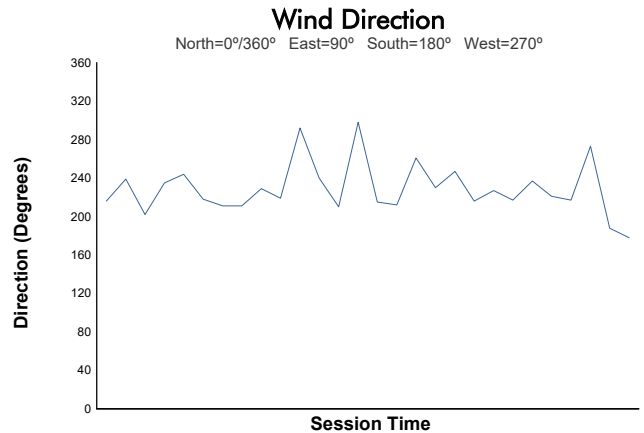

Sahlen's Six Hours of The Glen

Porsche Carrera Cup North America

Qualifying Weather Report

Track Status: **DRY**