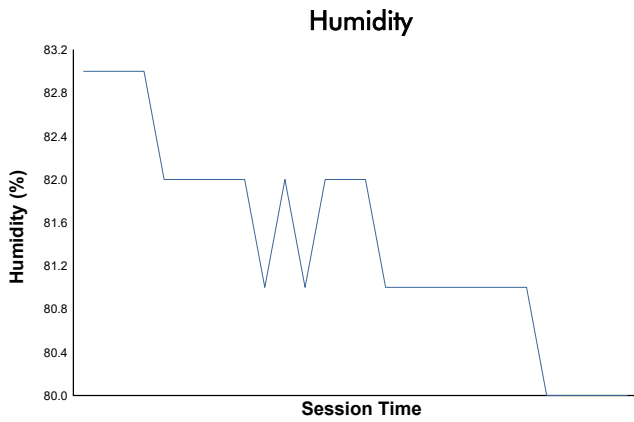

Sahlen's Six Hours of The Glen

Porsche Carrera Cup North America

Qualifying Weather Report

Track Status: **DRY**