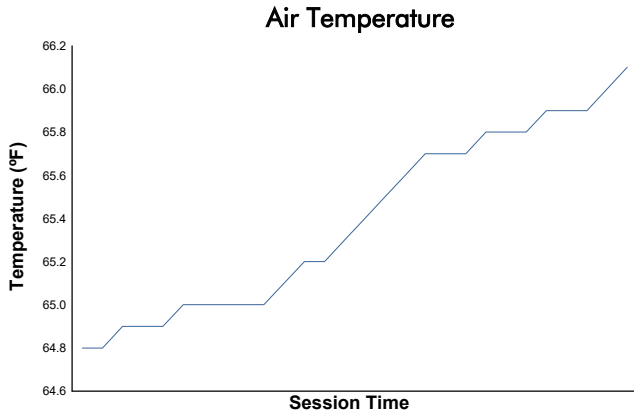

Sahlen's Six Hours of The Glen

Porsche Carrera Cup North America

Qualifying Weather Report

Track Status: **DRY**