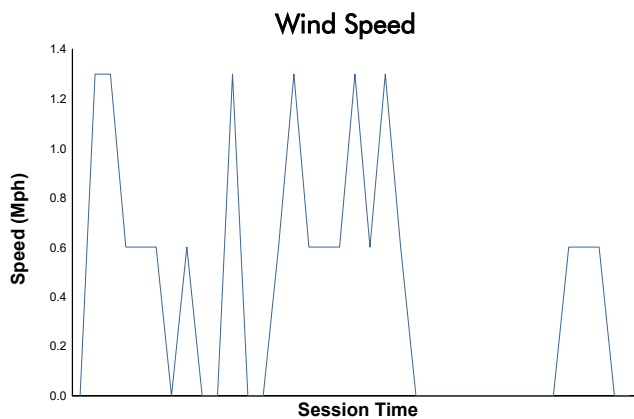

Sahlen's Six Hours of The Glen

Porsche Carrera Cup North America

Practice 2 Weather Report

Track Status: **WET**