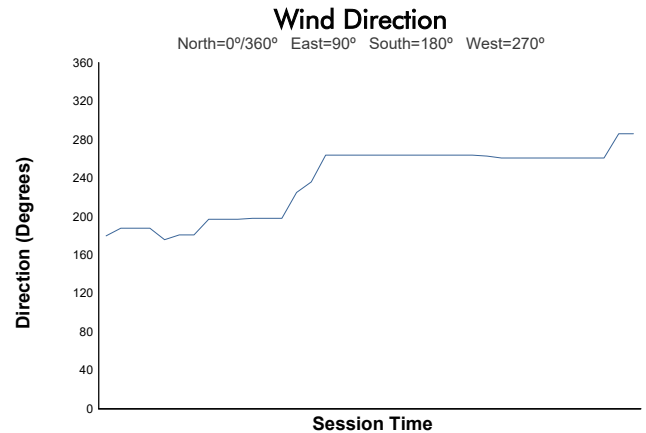

Sahlen's Six Hours of The Glen

Porsche Carrera Cup North America

Practice 2 Weather Report

Track Status: **WET**