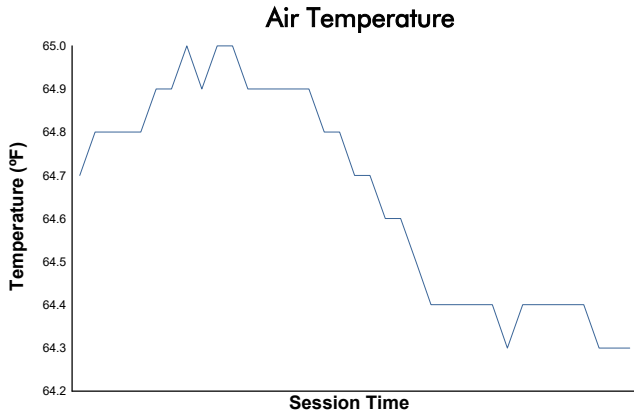

Sahlen's Six Hours of The Glen

Porsche Carrera Cup North America

Practice 2 Weather Report

Track Status: **WET**