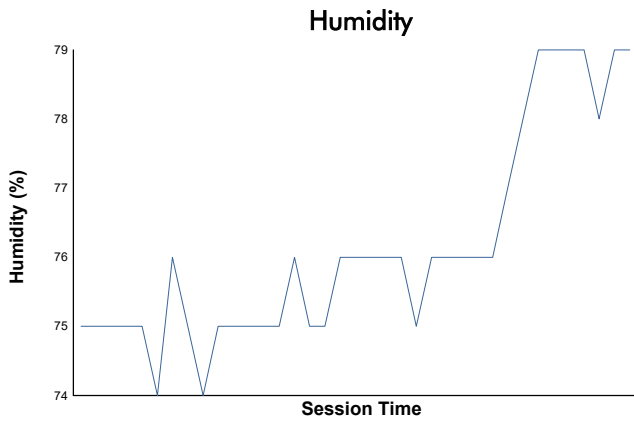

Sahlen's Six Hours of The Glen

Porsche Carrera Cup North America

Practice 2 Weather Report

Track Status: **WET**