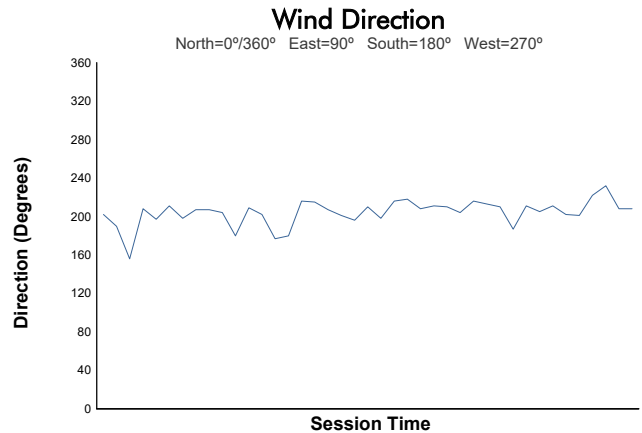

Sahlen's Six Hours of The Glen

Porsche Carrera Cup North America

Practice 1 Weather Report

Track Status: **DRY**