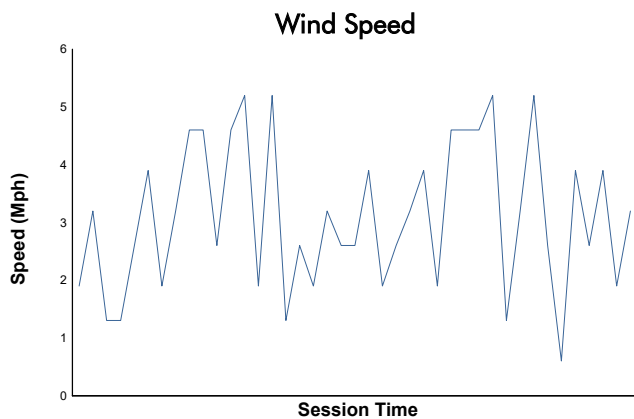

Sahlen's Six Hours of The Glen

Porsche Carrera Cup North America

Practice 1 Weather Report

Track Status: **DRY**