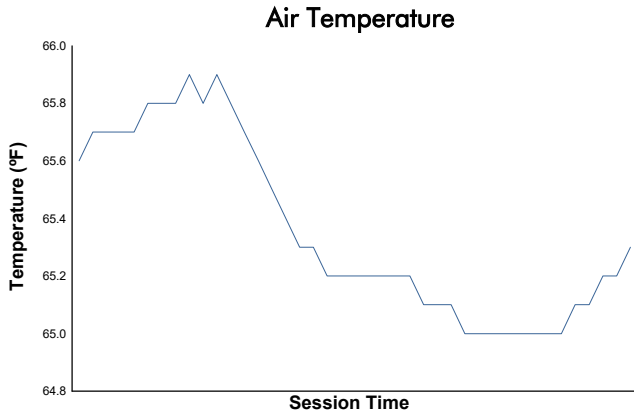

Sahlen's Six Hours of The Glen

Porsche Carrera Cup North America

Practice 1 Weather Report

Track Status: **DRY**