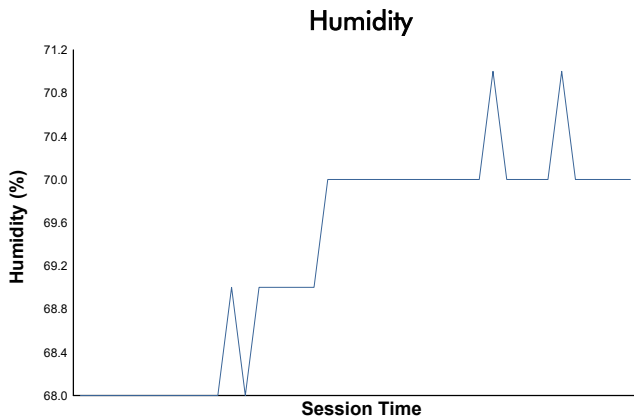

Sahlen's Six Hours of The Glen

Porsche Carrera Cup North America

Practice 1 Weather Report

Track Status: **DRY**