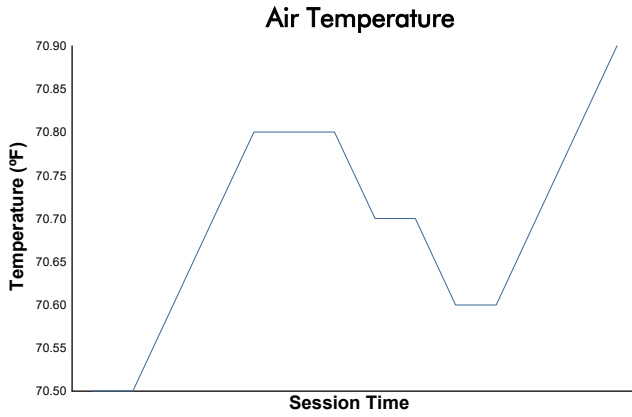

Sahlen's Six Hours of The Glen

Watkins Glen International / 3.4 miles
June 25 - 28, 2026 / Watkins Glen, New York

Lamborghini Super Trofeo

Qualifying 1 Weather Report

Track Status: **DRY**