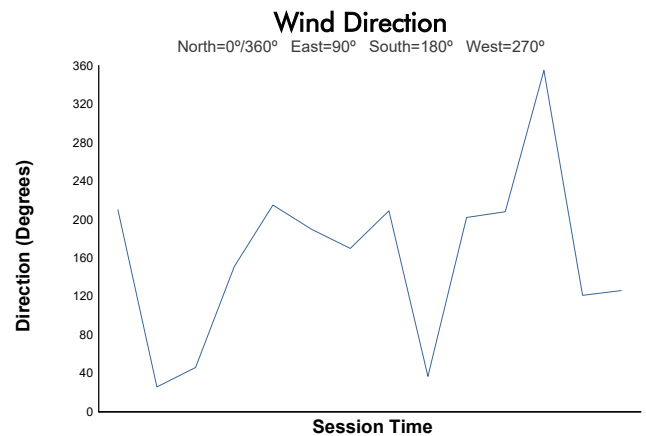

Sahlen's Six Hours of The Glen

Watkins Glen International / 3.4 miles
June 25 - 28, 2026 / Watkins Glen, New York

Lamborghini Super Trofeo

Qualifying 1 Weather Report

Track Status: **DRY**