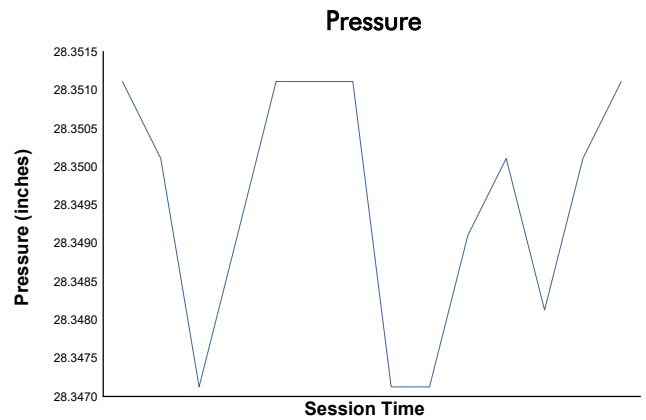

Sahlen's Six Hours of The Glen

Watkins Glen International / 3.4 miles
June 25 - 28, 2026 / Watkins Glen, New York

Lamborghini Super Trofeo

Qualifying 1 Weather Report

Track Status: **DRY**