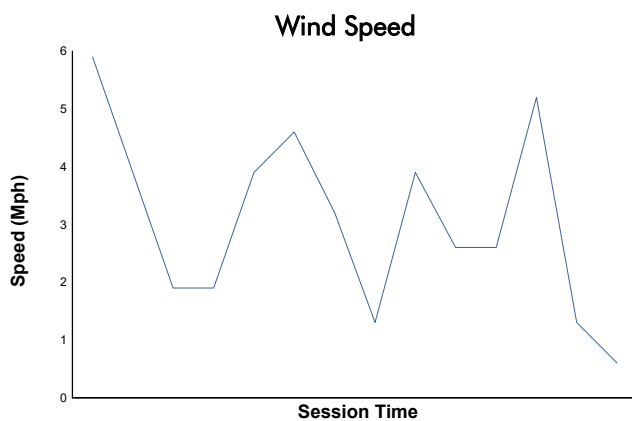

Sahlen's Six Hours of The Glen

Watkins Glen International / 3.4 miles
June 25 - 28, 2026 / Watkins Glen, New York

Lamborghini Super Trofeo

Qualifying 1 Weather Report

Track Status: **DRY**