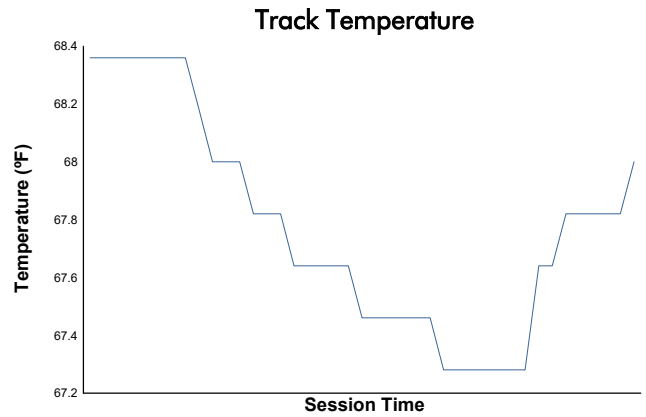

Sahlen's Six Hours of The Glen

Watkins Glen International / 3.4 miles
June 25 - 28, 2026 / Watkins Glen, New York

Lamborghini Super Trofeo

Practice 2 Weather Report

Track Status: **WET**