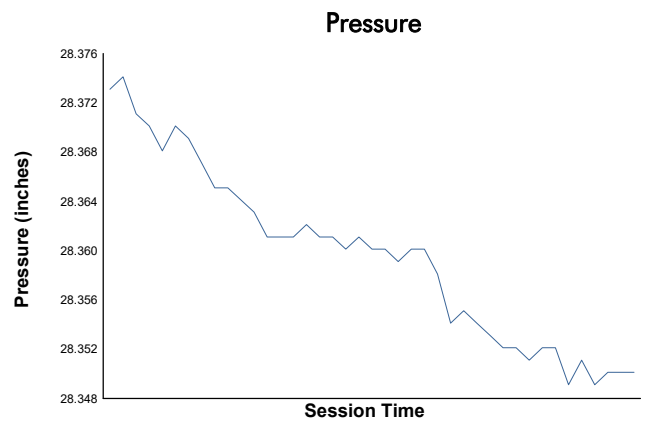

Sahlen's Six Hours of The Glen

Watkins Glen International / 3.4 miles
June 25 - 28, 2026 / Watkins Glen, New York

Lamborghini Super Trofeo

Practice 2 Weather Report

Track Status: **WET**