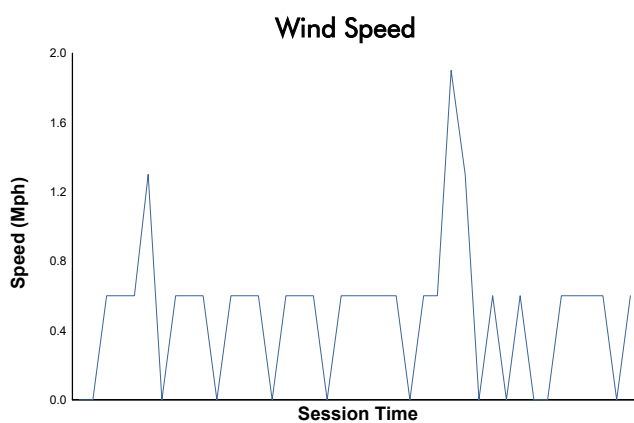

Sahlen's Six Hours of The Glen

Watkins Glen International / 3.4 miles
June 25 - 28, 2026 / Watkins Glen, New York

Lamborghini Super Trofeo

Practice 2 Weather Report

Track Status: **WET**