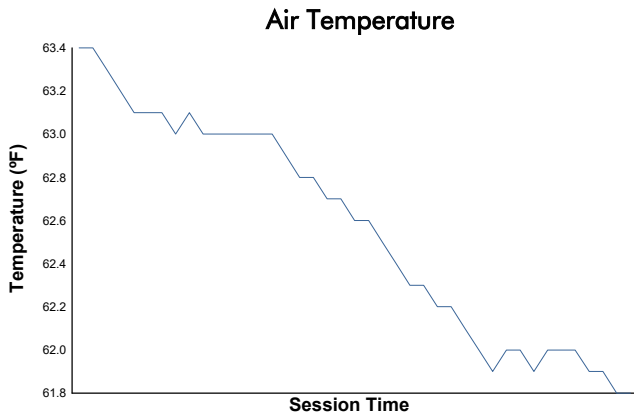

Sahlen's Six Hours of The Glen

Watkins Glen International / 3.4 miles
June 25 - 28, 2026 / Watkins Glen, New York

Lamborghini Super Trofeo

Practice 2 Weather Report

Track Status: **WET**