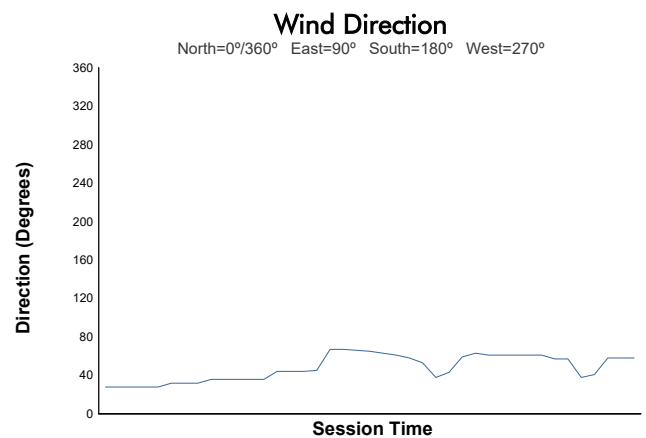

Sahlen's Six Hours of The Glen

Watkins Glen International / 3.4 miles
June 25 - 28, 2026 / Watkins Glen, New York

Lamborghini Super Trofeo

Practice 2 Weather Report

Track Status: **WET**