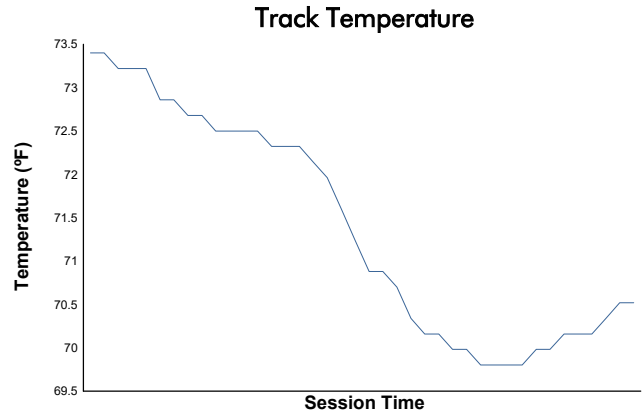

Sahlen's Six Hours of The Glen

Watkins Glen International / 3.4 miles
June 25 - 28, 2026 / Watkins Glen, New York

Lamborghini Super Trofeo

Practice 1 Weather Report

Track Status: **DRY**