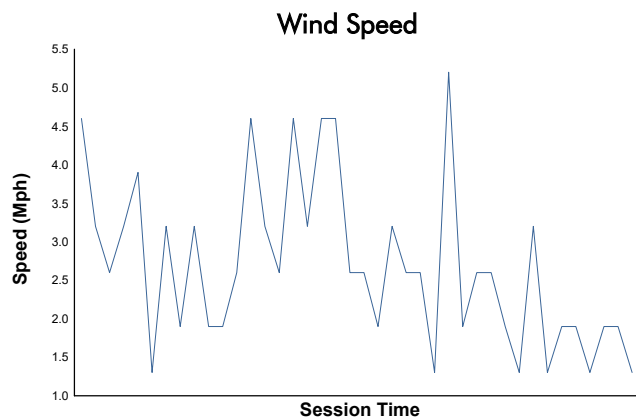

Sahlen's Six Hours of The Glen

Watkins Glen International / 3.4 miles
June 25 - 28, 2026 / Watkins Glen, New York

Lamborghini Super Trofeo

Practice 1 Weather Report

Track Status: **DRY**