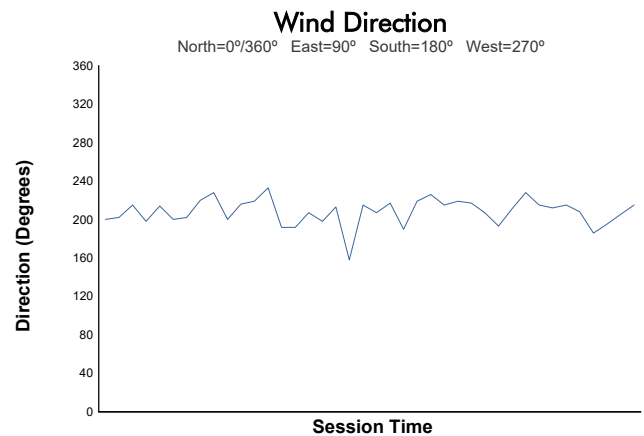

Sahlen's Six Hours of The Glen

Watkins Glen International / 3.4 miles
June 25 - 28, 2026 / Watkins Glen, New York

Lamborghini Super Trofeo

Practice 1 Weather Report

Track Status: **DRY**