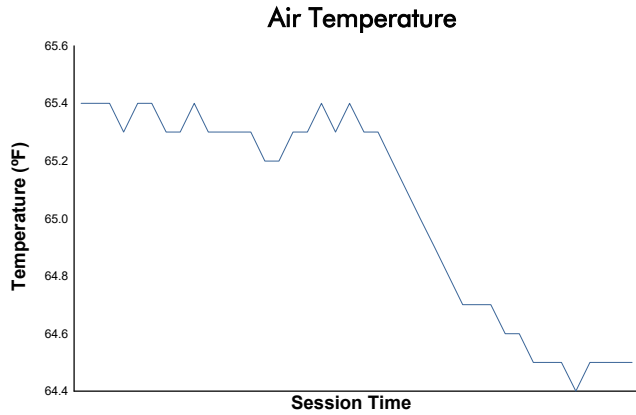

Sahlen's Six Hours of The Glen

Watkins Glen International / 3.4 miles
June 25 - 28, 2026 / Watkins Glen, New York

Lamborghini Super Trofeo

Practice 1 Weather Report

Track Status: **DRY**