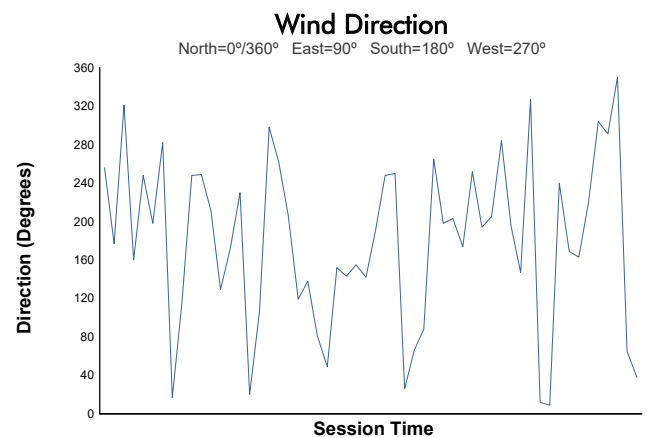

LP Building Solutions 120 At The Glen

Watkins Glen International / 3.4 miles
June 25 - 28, 2026 / Watkins Glen, New York

IMSA Michelin Pilot Challenge

Practice 2 Weather Report

Track Status: **DRY**