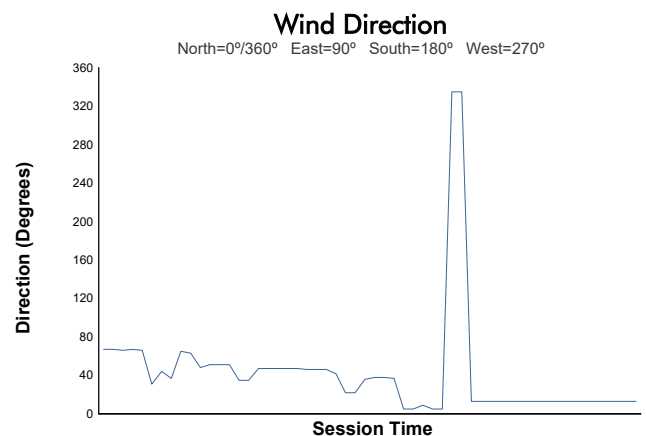

LP Building Solutions 120 At The Glen

Watkins Glen International / 3.4 miles
June 25 - 28, 2026 / Watkins Glen, New York

IMSA Michelin Pilot Challenge

Practice 1 Weather Report

Track Status:

WET