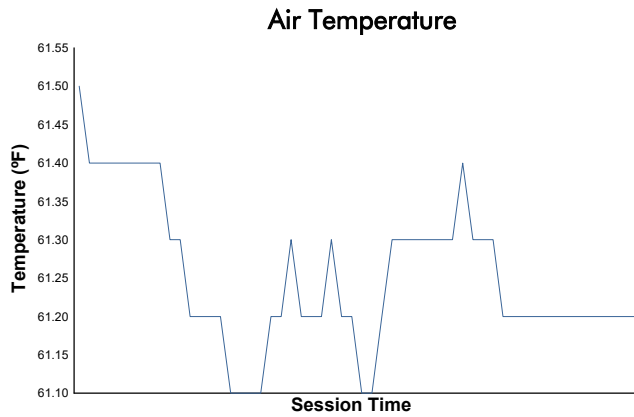

LP Building Solutions 120 At The Glen

Watkins Glen International / 3.4 miles
June 25 - 28, 2026 / Watkins Glen, New York

IMSA Michelin Pilot Challenge

Practice 1 Weather Report

Track Status:

WET