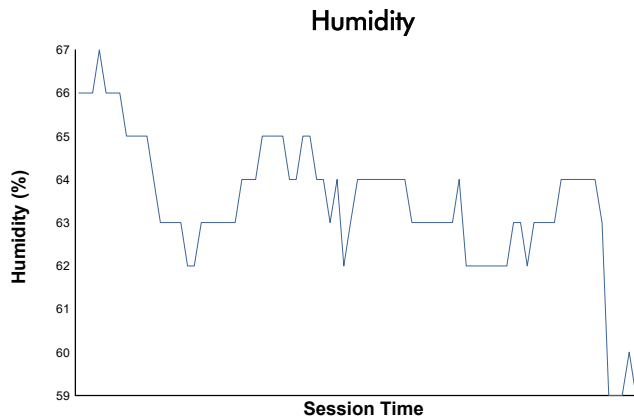

Sahlen's Six Hours of The Glen

Watkins Glen International / 3.4 miles

June 25 - 28, 2026 / Watkins Glen, New York

IMSA WeatherTech SportsCar Championship

Practice 1 Weather Report

Track Status: **DRY**