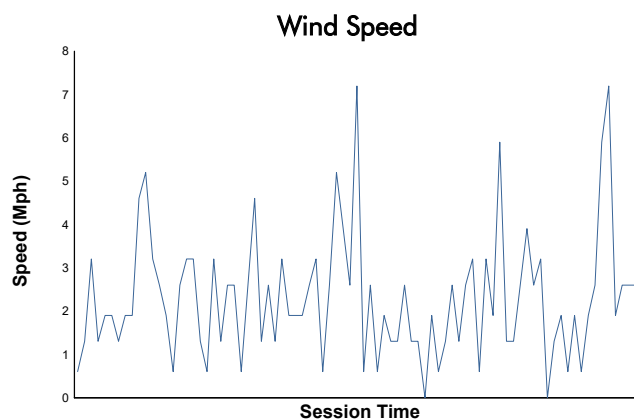

Sahlen's Six Hours of The Glen

Watkins Glen International / 3.4 miles

June 25 - 28, 2026 / Watkins Glen, New York

IMSA WeatherTech SportsCar Championship

Practice 1 Weather Report

Track Status: **DRY**