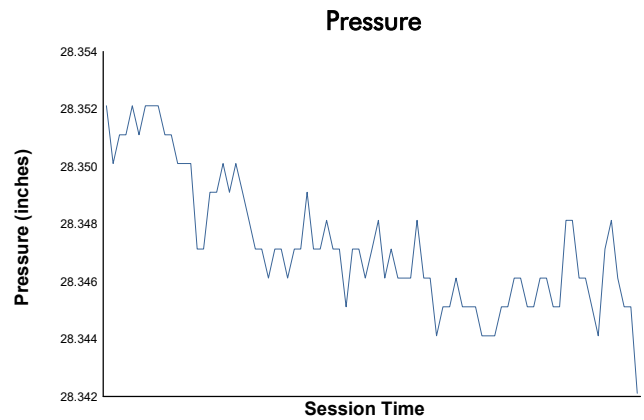

Sahlen's Six Hours of The Glen

Watkins Glen International / 3.4 miles

June 25 - 28, 2026 / Watkins Glen, New York

IMSA WeatherTech SportsCar Championship

Practice 1 Weather Report

Track Status: **DRY**