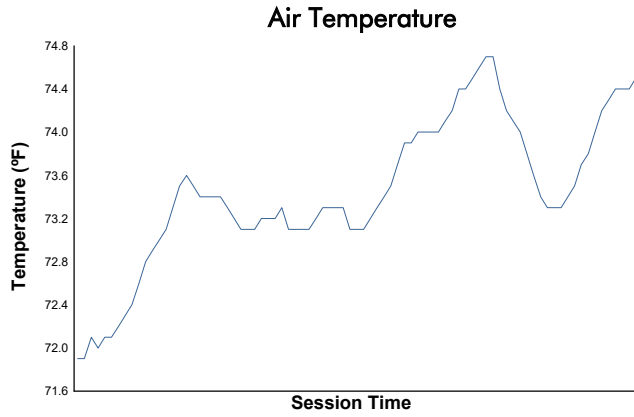

Sahlen's Six Hours of The Glen

Watkins Glen International / 3.4 miles

June 25 - 28, 2026 / Watkins Glen, New York

IMSA WeatherTech SportsCar Championship

Practice 1 Weather Report

Track Status: **DRY**