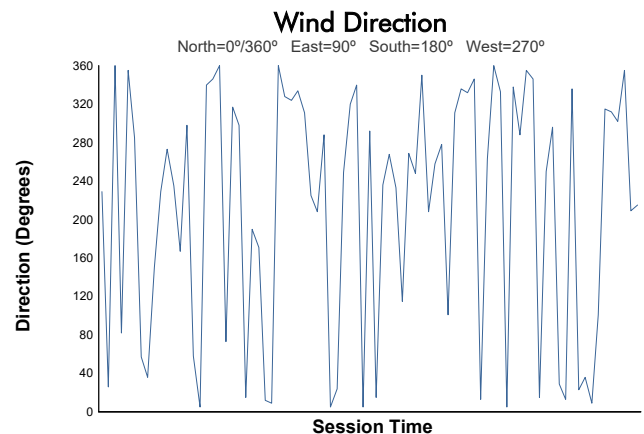

Sahlen's Six Hours of The Glen

Watkins Glen International / 3.4 miles

June 25 - 28, 2026 / Watkins Glen, New York

IMSA WeatherTech SportsCar Championship

Practice 1 Weather Report

Track Status: **DRY**