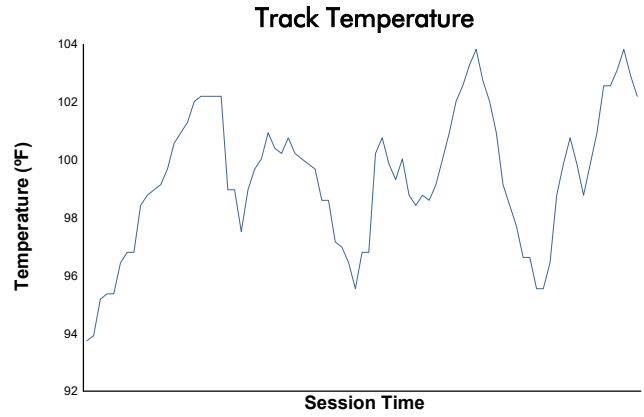

Sahlen's Six Hours of The Glen

Watkins Glen International / 3.4 miles

June 25 - 28, 2026 / Watkins Glen, New York

IMSA WeatherTech SportsCar Championship

Practice 1 Weather Report

Track Status: **DRY**