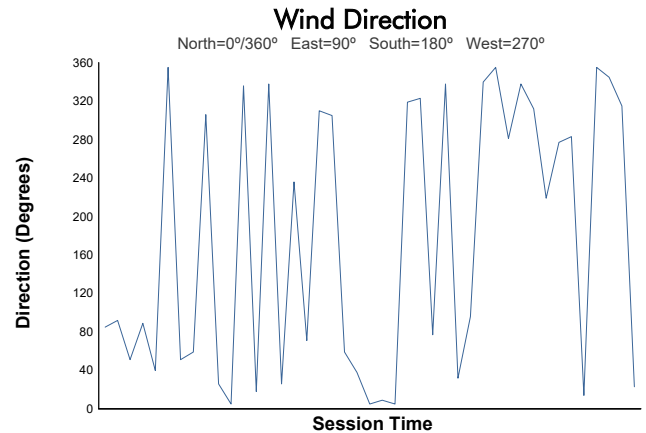

Whelen Mazda MX-5 Cup Presented By Michelin

Race 1 Weather Report

Track Status: **DRY**