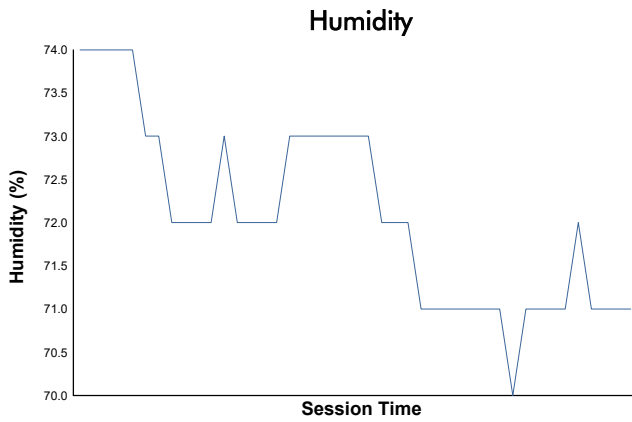

Whelen Mazda MX-5 Cup Presented By Michelin

Race 1 Weather Report

Track Status: **DRY**