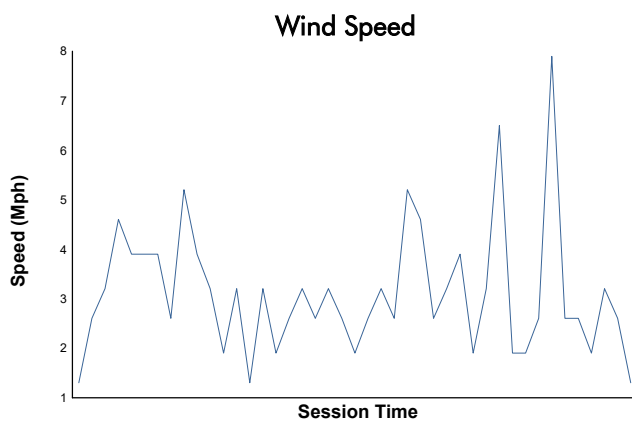

Whelen Mazda MX-5 Cup Presented By Michelin

Race 1 Weather Report

Track Status: **DRY**