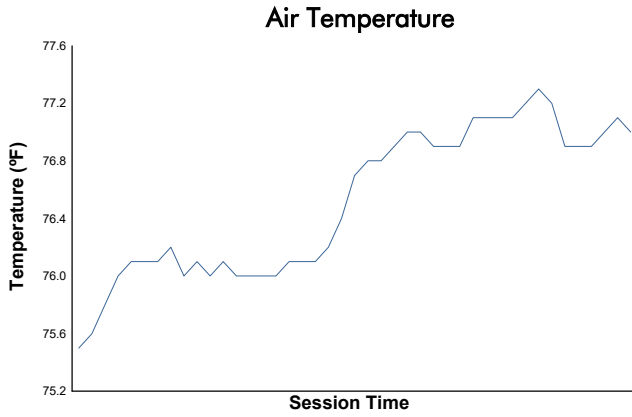

Whelen Mazda MX-5 Cup Presented By Michelin

Race 1 Weather Report

Track Status: **DRY**