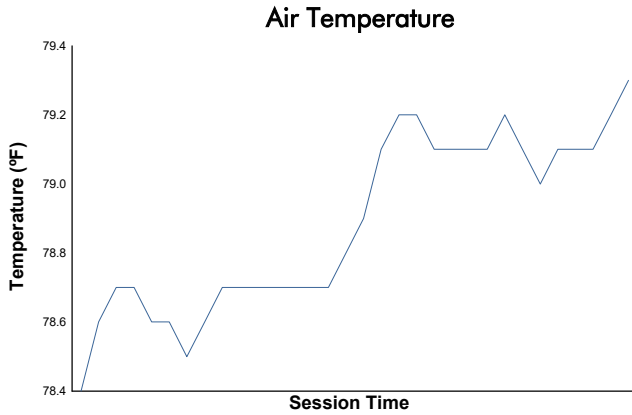

O'Reilly Auto Parts 4 Hours Of Mid-Ohio

Mid-Ohio Sports Car Course / 2.258 miles
June 5 - 7, 2026 / Lexington, Ohio

IMSA Michelin Pilot Challenge

Qualifying Weather Report

Track Status: **DRY**