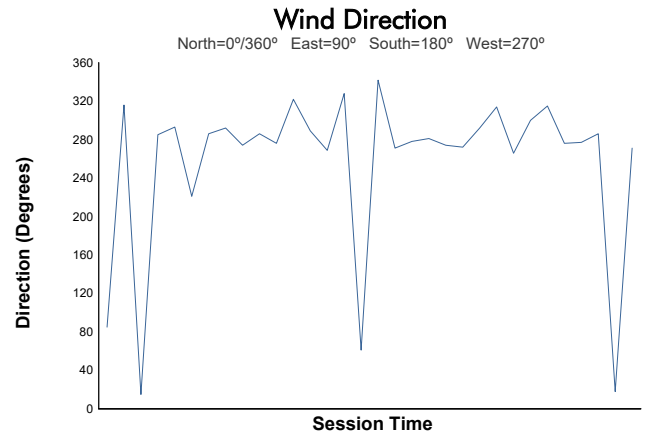

O'Reilly Auto Parts 4 Hours Of Mid-Ohio

Mid-Ohio Sports Car Course / 2.258 miles
June 5 - 7, 2026 / Lexington, Ohio

IMSA Michelin Pilot Challenge

Qualifying Weather Report

Track Status: **DRY**