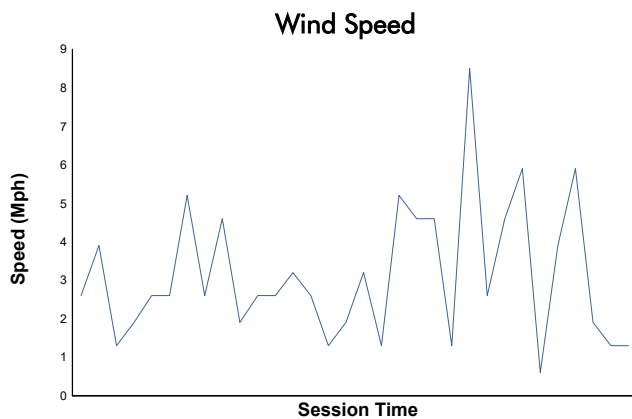

O'Reilly Auto Parts 4 Hours Of Mid-Ohio

Mid-Ohio Sports Car Course / 2.258 miles
June 5 - 7, 2026 / Lexington, Ohio

IMSA Michelin Pilot Challenge

Qualifying Weather Report

Track Status: **DRY**