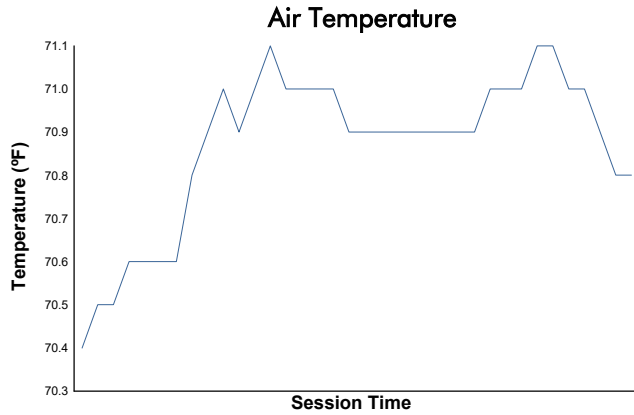

O'Reilly Auto Parts 4 Hours Of Mid-Ohio

Mid-Ohio Sports Car Course / 2.258 miles
June 5 - 7, 2026 / Lexington, Ohio

IMSA Michelin Pilot Challenge

Practice 2 Weather Report

Track Status: **WET**