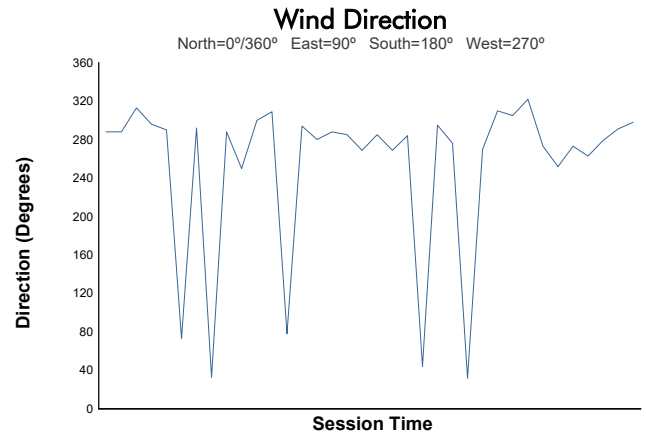

O'Reilly Auto Parts 4 Hours Of Mid-Ohio

Mid-Ohio Sports Car Course / 2.258 miles
June 5 - 7, 2026 / Lexington, Ohio

IMSA Michelin Pilot Challenge

Practice 2 Weather Report

Track Status: **WET**