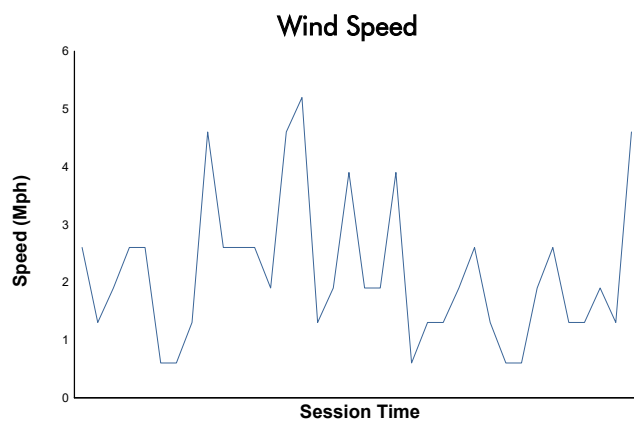

O'Reilly Auto Parts 4 Hours Of Mid-Ohio

Mid-Ohio Sports Car Course / 2.258 miles
June 5 - 7, 2026 / Lexington, Ohio

IMSA Michelin Pilot Challenge

Practice 2 Weather Report

Track Status: **WET**