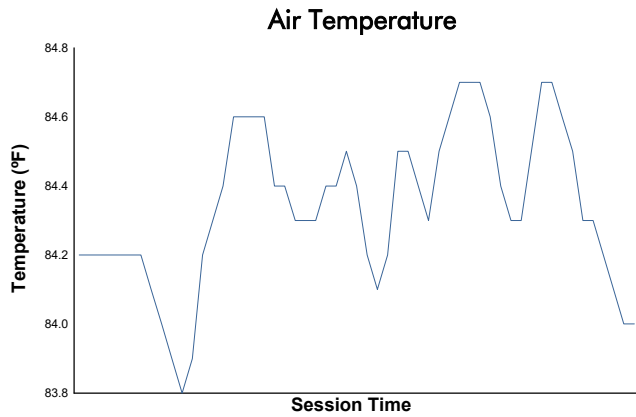

O'Reilly Auto Parts 4 Hours Of Mid-Ohio

Mid-Ohio Sports Car Course / 2.258 miles
June 5 - 7, 2026 / Lexington, Ohio

IMSA Michelin Pilot Challenge

Practice 1 Weather Report

Track Status: **DRY**