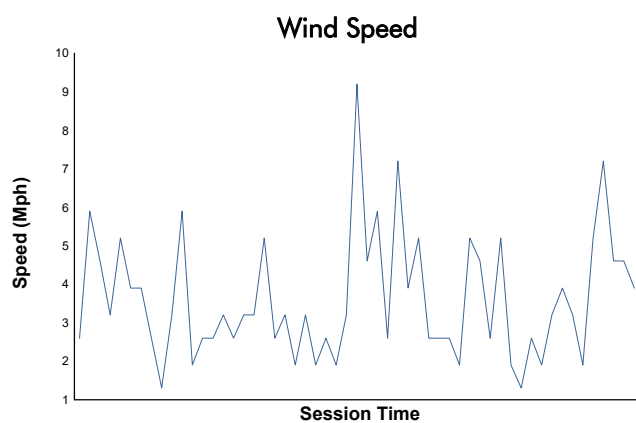

O'Reilly Auto Parts 4 Hours Of Mid-Ohio

Mid-Ohio Sports Car Course / 2.258 miles
June 5 - 7, 2026 / Lexington, Ohio

IMSA Michelin Pilot Challenge

Practice 1 Weather Report

Track Status: **DRY**