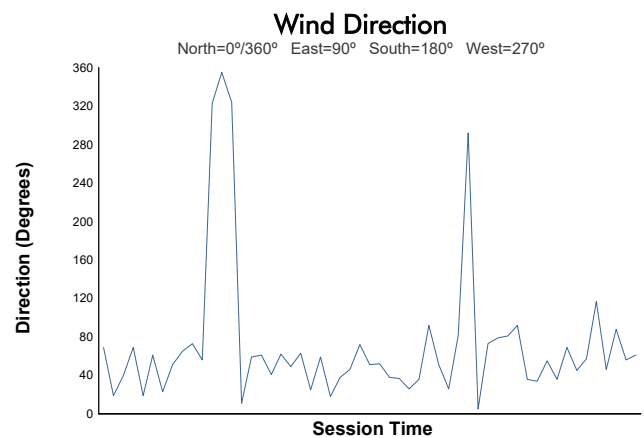

O'Reilly Auto Parts 4 Hours Of Mid-Ohio

Mid-Ohio Sports Car Course / 2.258 miles
June 5 - 7, 2026 / Lexington, Ohio

IMSA Michelin Pilot Challenge

Practice 1 Weather Report

Track Status: **DRY**