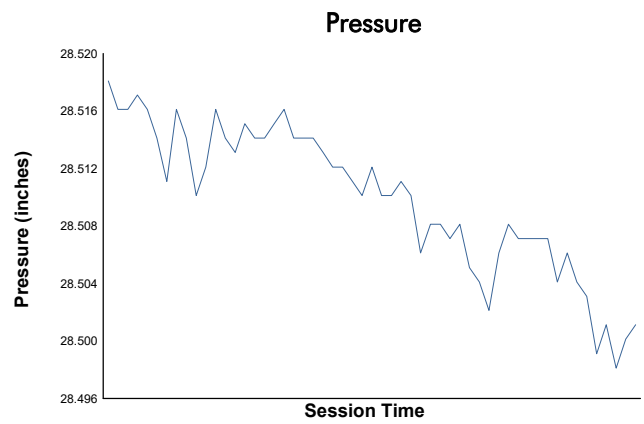

O'Reilly Auto Parts 4 Hours Of Mid-Ohio

Mid-Ohio Sports Car Course / 2.258 miles
June 5 - 7, 2026 / Lexington, Ohio

IMSA Michelin Pilot Challenge

Practice 1 Weather Report

Track Status: **DRY**