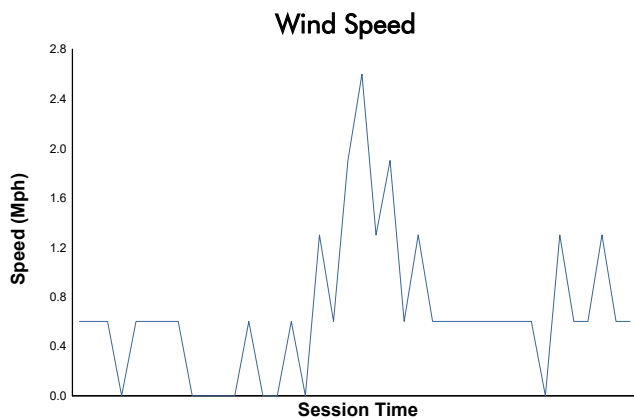

StubHub Monterey SportsCar Championship

WeatherTech Raceway Laguna Seca / 2.238 miles
May 1 - 3, 2026 / Salinas, California

Mustang Challenge North America

Race 1 Weather Report

Track Status: **DRY**