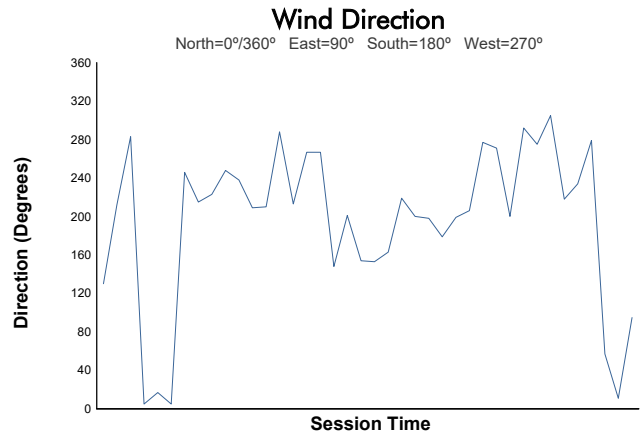

StubHub Monterey SportsCar Championship

WeatherTech Raceway Laguna Seca / 2.238 miles
May 1 - 3, 2026 / Salinas, California

Mustang Challenge North America

Race 1 Weather Report

Track Status: **DRY**