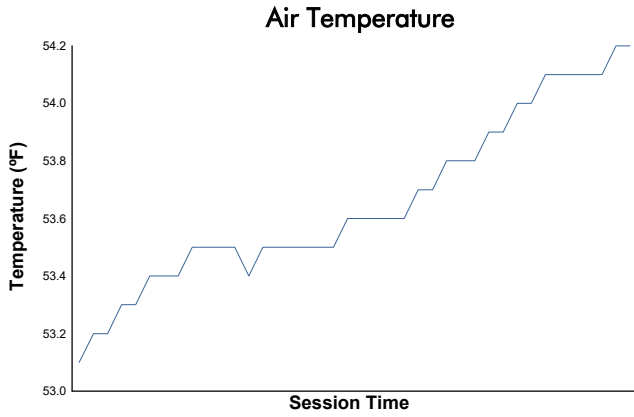

StubHub Monterey SportsCar Championship

WeatherTech Raceway Laguna Seca / 2.238 miles
May 1 - 3, 2026 / Salinas, California

Mustang Challenge North America

Race 1 Weather Report

Track Status: **DRY**