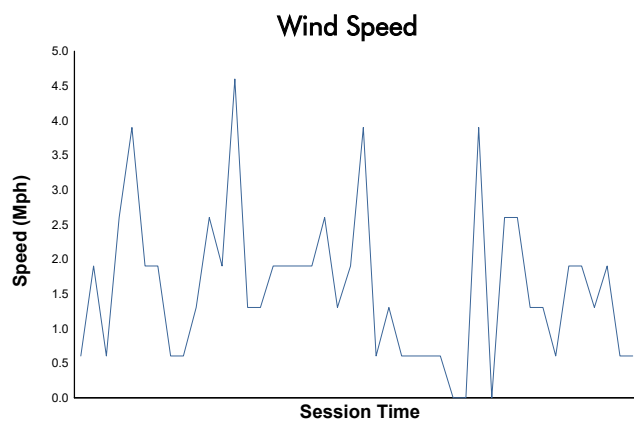

StubHub Monterey SportsCar Championship

WeatherTech Raceway Laguna Seca / 2.238 miles
May 1 - 3, 2026 / Salinas, California

LAMBORGHINI SUPER TROFEO

Race 2 Weather Report

Track Status: **DRY**