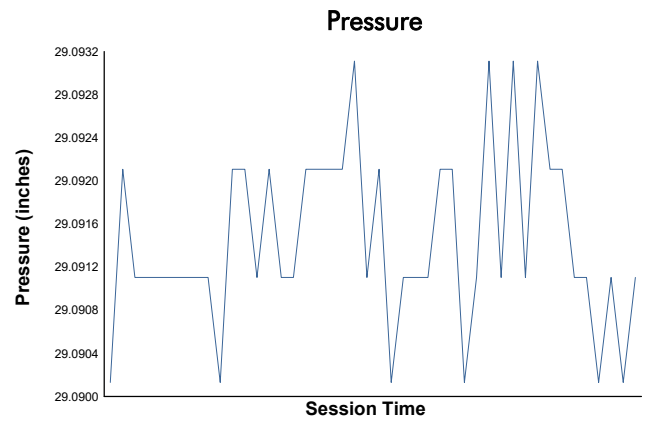

StubHub Monterey SportsCar Championship

WeatherTech Raceway Laguna Seca / 2.238 miles
May 1 - 3, 2026 / Salinas, California

LAMBORGHINI SUPER TROFEO

Race 2 Weather Report

Track Status: **DRY**