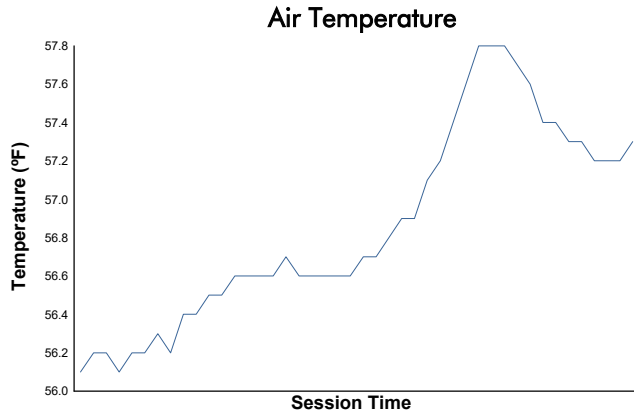

StubHub Monterey SportsCar Championship

WeatherTech Raceway Laguna Seca / 2.238 miles
May 1 - 3, 2026 / Salinas, California

LAMBORGHINI SUPER TROFEO

Race 2 Weather Report

Track Status: **DRY**