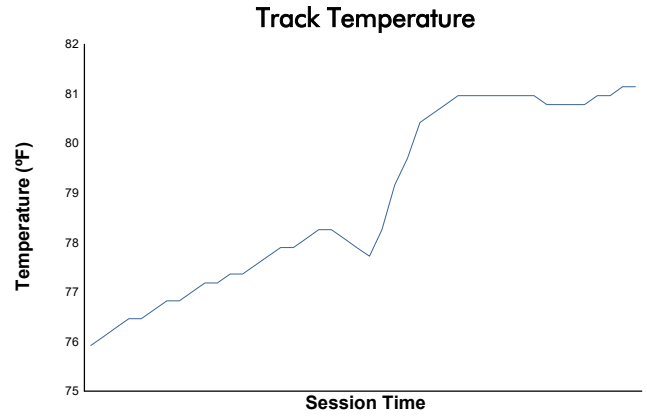

StubHub Monterey SportsCar Championship

WeatherTech Raceway Laguna Seca / 2.238 miles
May 1 - 3, 2026 / Salinas, California

LAMBORGHINI SUPER TROFEO

Race 2 Weather Report

Track Status: **DRY**