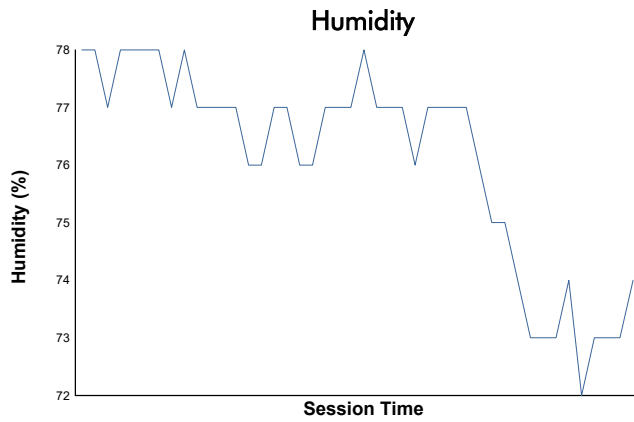

StubHub Monterey SportsCar Championship

WeatherTech Raceway Laguna Seca / 2.238 miles
May 1 - 3, 2026 / Salinas, California

LAMBORGHINI SUPER TROFEO

Race 2 Weather Report

Track Status: **DRY**