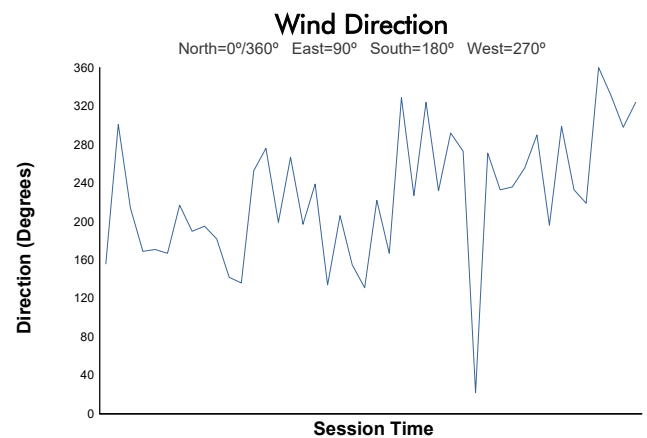

StubHub Monterey SportsCar Championship

WeatherTech Raceway Laguna Seca / 2.238 miles
May 1 - 3, 2026 / Salinas, California

LAMBORGHINI SUPER TROFEO

Race 2 Weather Report

Track Status: **DRY**