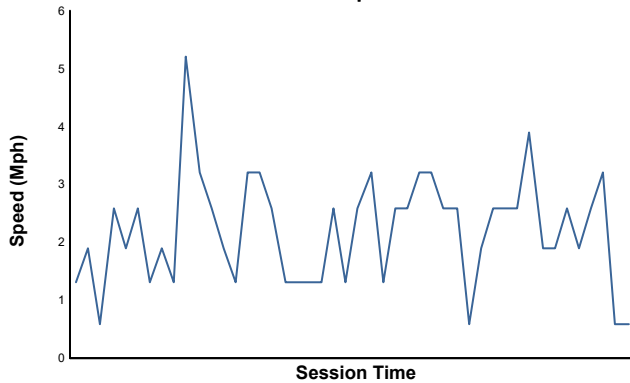

StubHub Monterey SportsCar Championship

WeatherTech Raceway Laguna Seca / 2.238 miles
May 1 - 3, 2026 / Salinas, California

LAMBORGHINI SUPER TROFEO

Race 1 Weather Report

Air Temperature

Track Temperature

Humidity

Pressure

Wind Speed

Wind Direction

Track Status:

DRY