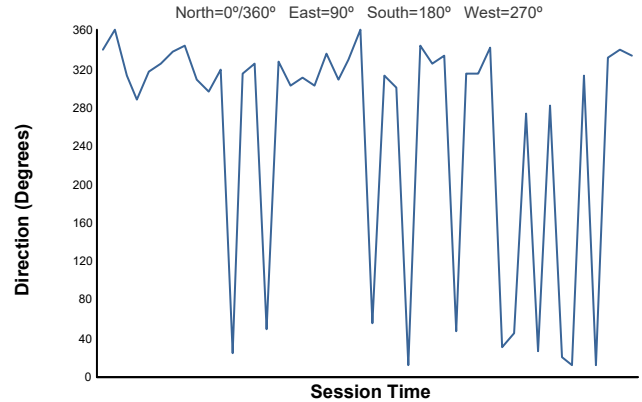

StubHub Monterey SportsCar Championship

WeatherTech Raceway Laguna Seca / 2.238 miles
May 1 - 3, 2026 / Salinas, California

LAMBORGHINI SUPER TROFEO

Race 1 Weather Report

Air Temperature

Track Temperature

Humidity

Pressure

Wind Speed

Wind Direction

Track Status:

DRY