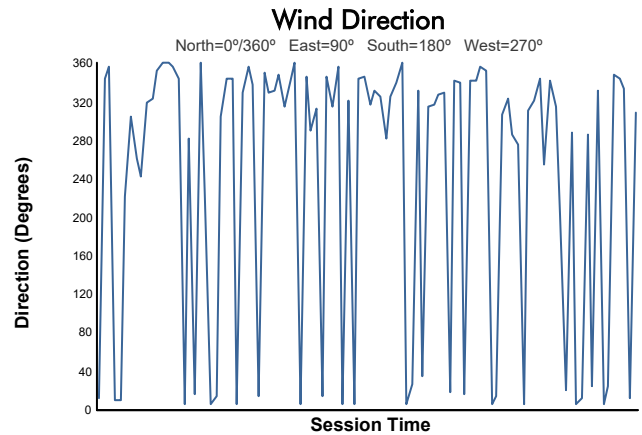

WeatherTech Raceway Laguna Seca 120

WeatherTech Raceway Laguna Seca / 2.238 miles
May 1 - 3, 2026 / Salinas, California

IMSA Michelin Pilot Challenge

Race Weather Report

Track Status: **DRY**