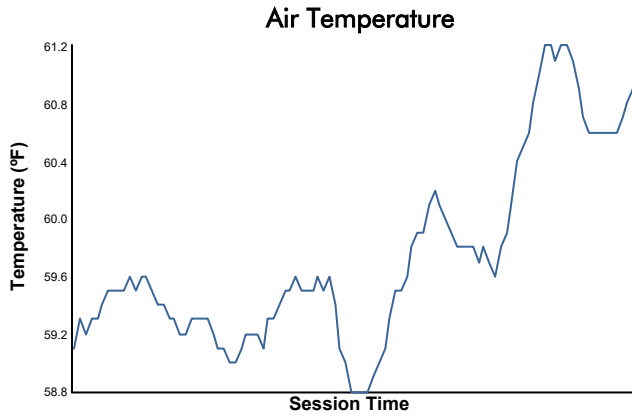

WeatherTech Raceway Laguna Seca 120

WeatherTech Raceway Laguna Seca / 2.238 miles
May 1 - 3, 2026 / Salinas, California

IMSA Michelin Pilot Challenge

Race Weather Report

Track Status: **DRY**