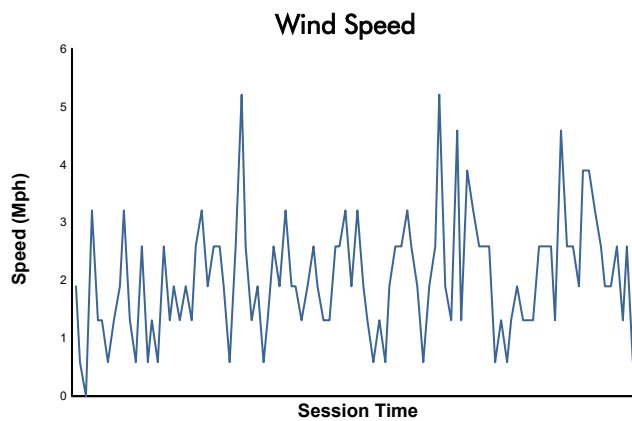

WeatherTech Raceway Laguna Seca 120

WeatherTech Raceway Laguna Seca / 2.238 miles
May 1 - 3, 2026 / Salinas, California

IMSA Michelin Pilot Challenge

Race Weather Report

Track Status: **DRY**