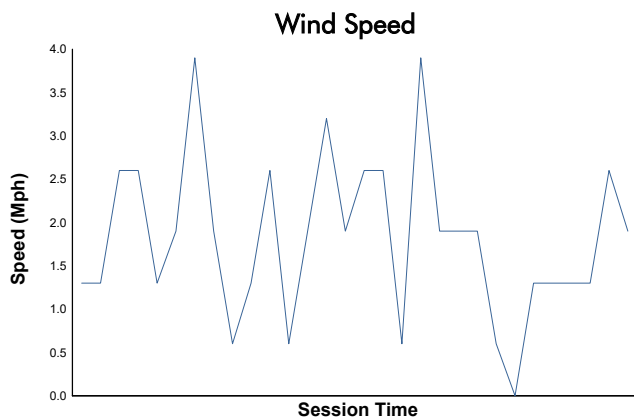

WeatherTech Raceway Laguna Seca 120

WeatherTech Raceway Laguna Seca / 2.238 miles
May 1 - 3, 2026 / Salinas, California

IMSA Michelin Pilot Challenge

Qualifying Weather Report

Track Status: **DRY**