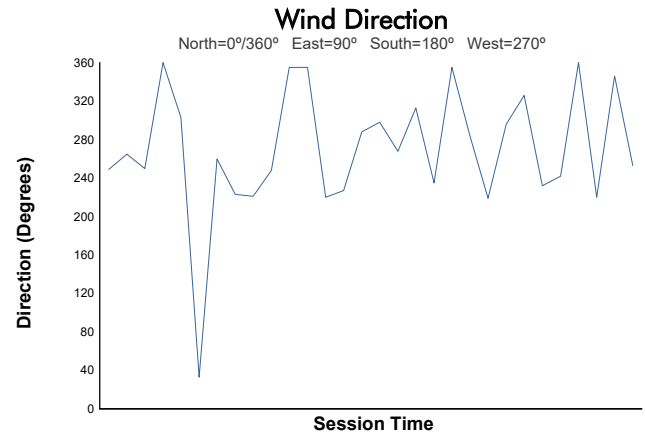

WeatherTech Raceway Laguna Seca 120

WeatherTech Raceway Laguna Seca / 2.238 miles
May 1 - 3, 2026 / Salinas, California

IMSA Michelin Pilot Challenge

Qualifying Weather Report

Track Status: **DRY**