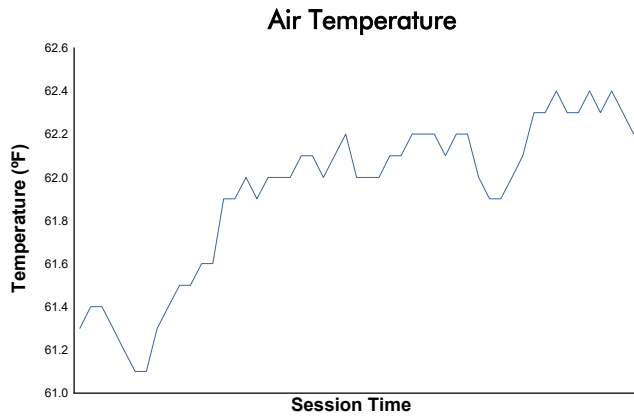

WeatherTech Raceway Laguna Seca 120

WeatherTech Raceway Laguna Seca / 2.238 miles
May 1 - 3, 2026 / Salinas, California

IMSA Michelin Pilot Challenge

Practice 2 Weather Report

Track Status: **DRY**