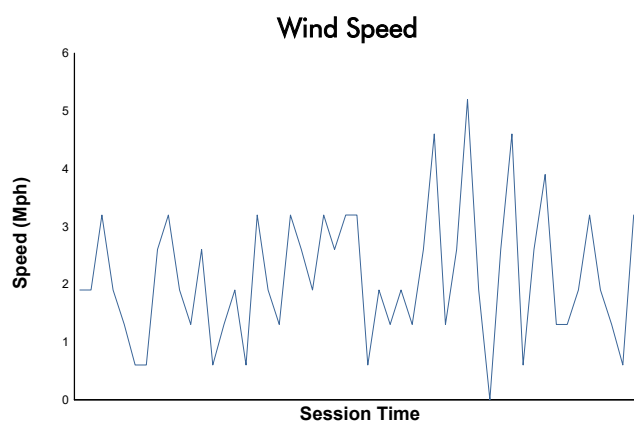

WeatherTech Raceway Laguna Seca 120

WeatherTech Raceway Laguna Seca / 2.238 miles
May 1 - 3, 2026 / Salinas, California

IMSA Michelin Pilot Challenge

Practice 2 Weather Report

Track Status: **DRY**