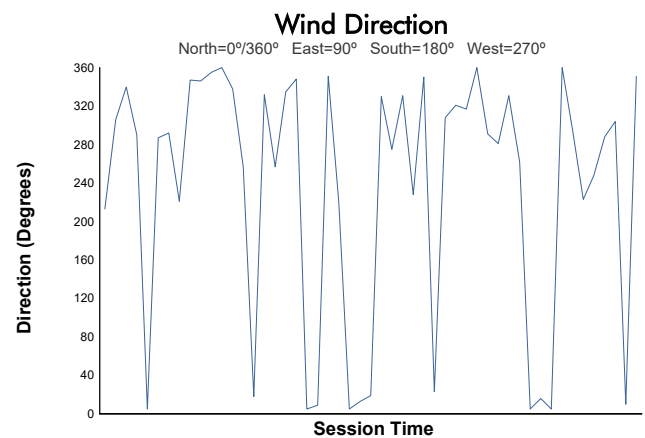

WeatherTech Raceway Laguna Seca 120

WeatherTech Raceway Laguna Seca / 2.238 miles
May 1 - 3, 2026 / Salinas, California

IMSA Michelin Pilot Challenge

Practice 2 Weather Report

Track Status: **DRY**