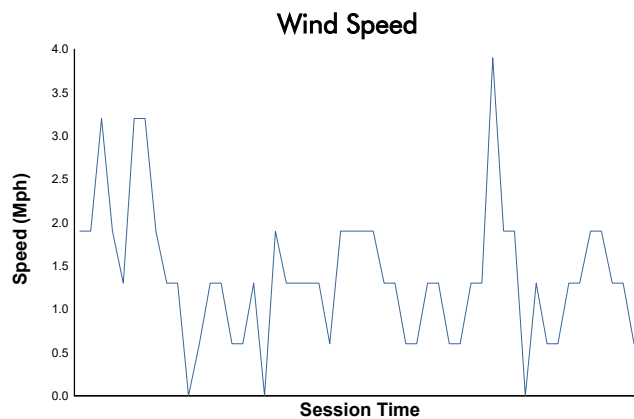

WeatherTech Raceway Laguna Seca 120

WeatherTech Raceway Laguna Seca / 2.238 miles
May 1 - 3, 2026 / Salinas, California

IMSA Michelin Pilot Challenge

Practice 1 Weather Report

Track Status: **DRY**