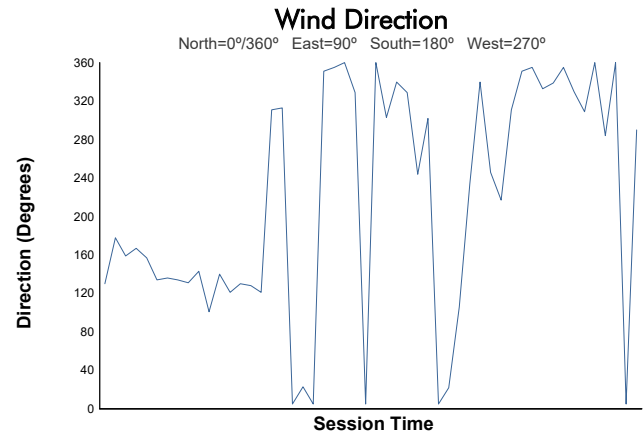

WeatherTech Raceway Laguna Seca 120

WeatherTech Raceway Laguna Seca / 2.238 miles
May 1 - 3, 2026 / Salinas, California

IMSA Michelin Pilot Challenge

Practice 1 Weather Report

Track Status: **DRY**