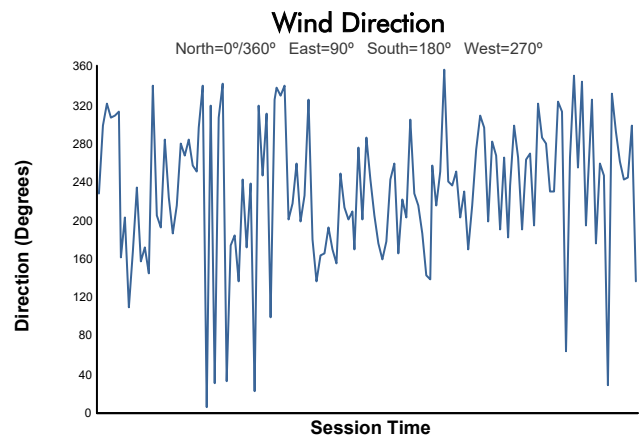

StubHub Monterey SportsCar Championship

WeatherTech Raceway Laguna Seca / 2.238 miles
May 1 - 3, 2026 / Salinas, California

Race Weather Report

Track Status: **DRY**