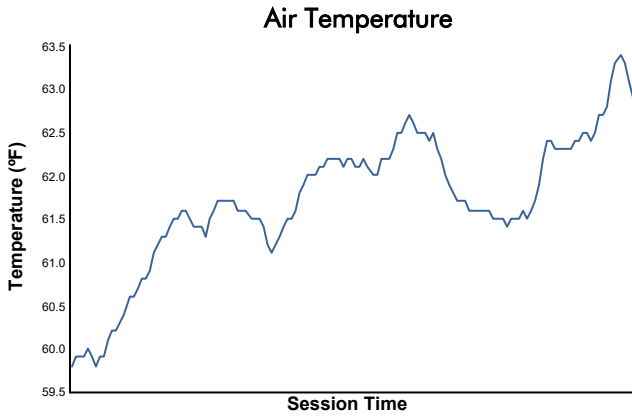

StubHub Monterey SportsCar Championship

WeatherTech Raceway Laguna Seca / 2.238 miles
May 1 - 3, 2026 / Salinas, California

Race Weather Report

Track Status: **DRY**