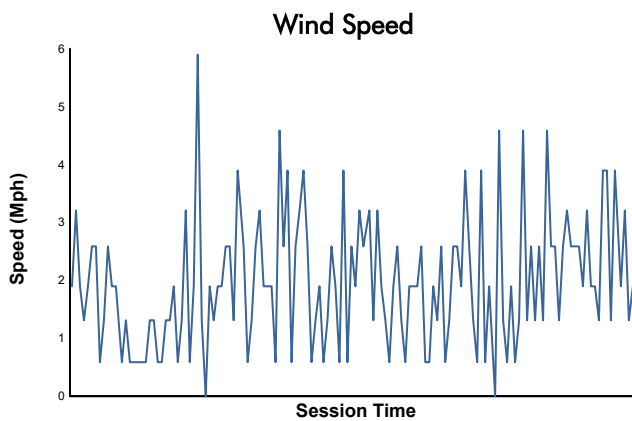

StubHub Monterey SportsCar Championship

WeatherTech Raceway Laguna Seca / 2.238 miles
May 1 - 3, 2026 / Salinas, California

Race Weather Report

Track Status: **DRY**