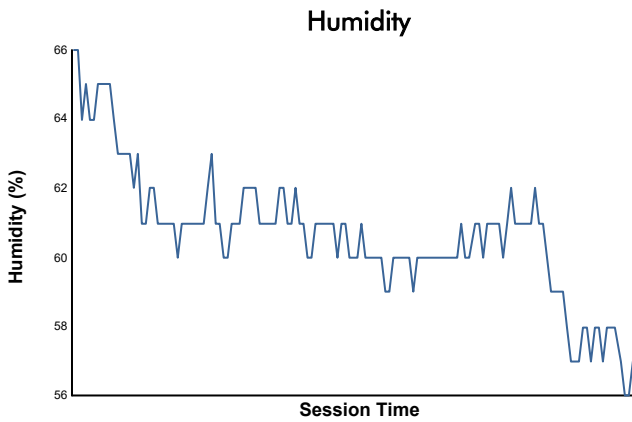

StubHub Monterey SportsCar Championship

WeatherTech Raceway Laguna Seca / 2.238 miles
May 1 - 3, 2026 / Salinas, California

Race Weather Report

Track Status: **DRY**