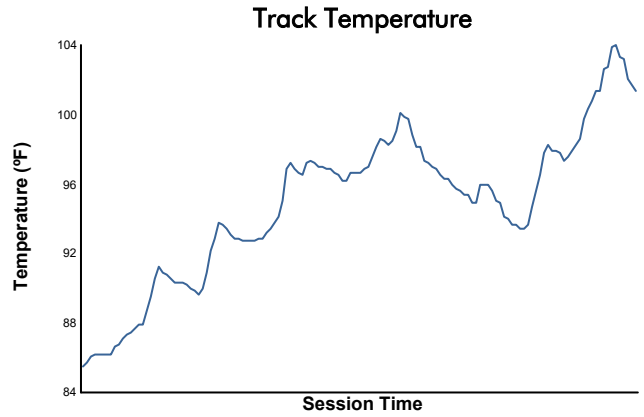

StubHub Monterey SportsCar Championship

WeatherTech Raceway Laguna Seca / 2.238 miles
May 1 - 3, 2026 / Salinas, California

Race Weather Report

Track Status: **DRY**