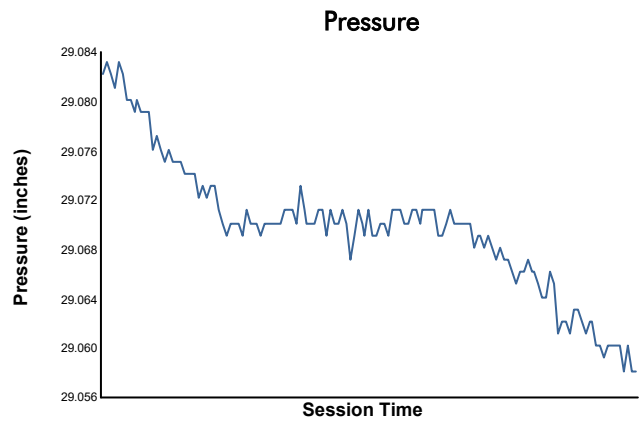

StubHub Monterey SportsCar Championship

WeatherTech Raceway Laguna Seca / 2.238 miles
May 1 - 3, 2026 / Salinas, California

Race Weather Report

Track Status: **DRY**