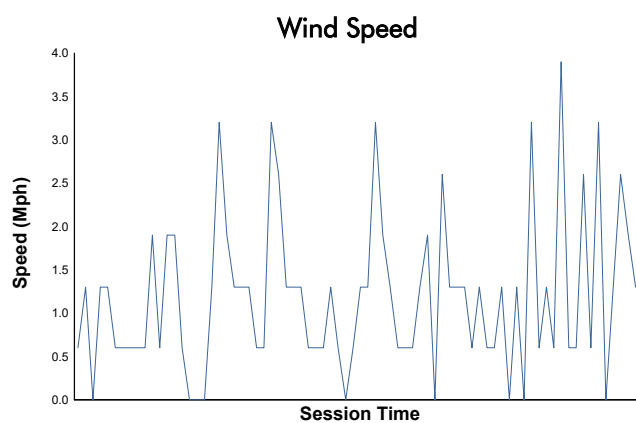

StubHub Monterey SportsCar Championship

WeatherTech Raceway Laguna Seca / 2.238 miles
May 1 - 3, 2026 / Salinas, California

Practice 2 Weather Report

Track Status: **DRY**

@IMSA

@IMSA_RACING

PROUD PARTNER

@IMSA