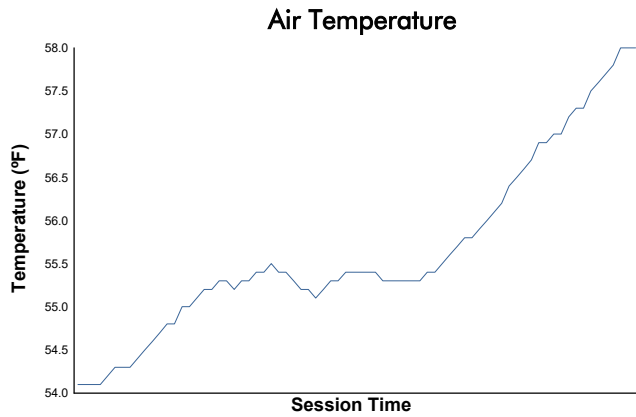

StubHub Monterey SportsCar Championship

WeatherTech Raceway Laguna Seca / 2.238 miles
May 1 - 3, 2026 / Salinas, California

Practice 2 Weather Report

Track Status: **DRY**

@IMSA

@IMSA_RACING

PROUD PARTNER

@IMSA