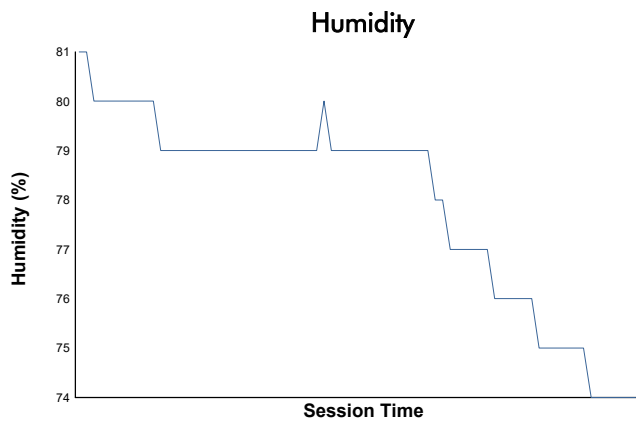

StubHub Monterey SportsCar Championship

WeatherTech Raceway Laguna Seca / 2.238 miles
May 1 - 3, 2026 / Salinas, California

Practice 2 Weather Report

Track Status: **DRY**

@IMSA

@IMSA_RACING

PROUD PARTNER

@IMSA