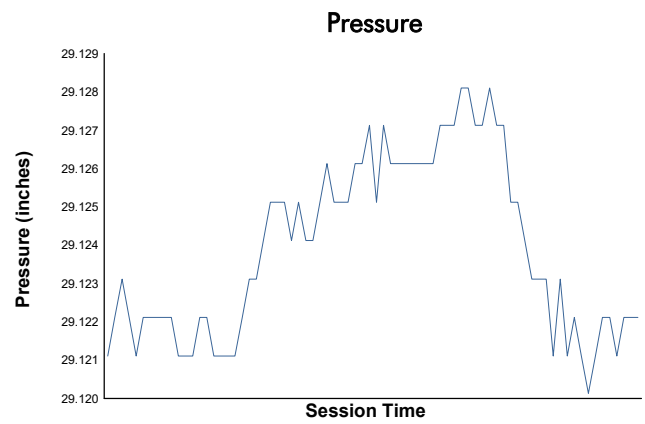

StubHub Monterey SportsCar Championship

WeatherTech Raceway Laguna Seca / 2.238 miles
May 1 - 3, 2026 / Salinas, California

Practice 2 Weather Report

Track Status: **DRY**

@IMSA

@IMSA_RACING

PROUD PARTNER

@IMSA