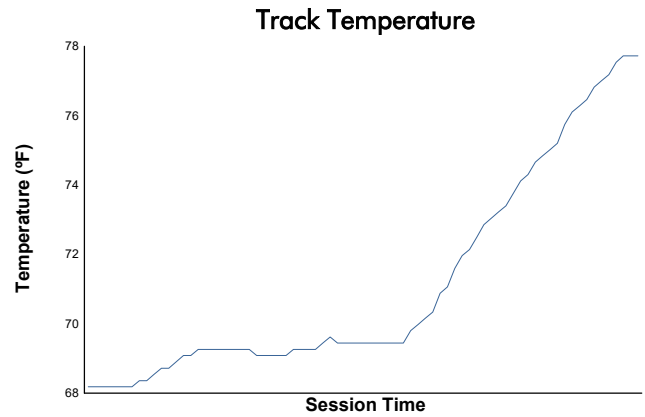

StubHub Monterey SportsCar Championship

WeatherTech Raceway Laguna Seca / 2.238 miles
May 1 - 3, 2026 / Salinas, California

Practice 2 Weather Report

Track Status: **DRY**

@IMSA

@IMSA_RACING

PROUD PARTNER

@IMSA