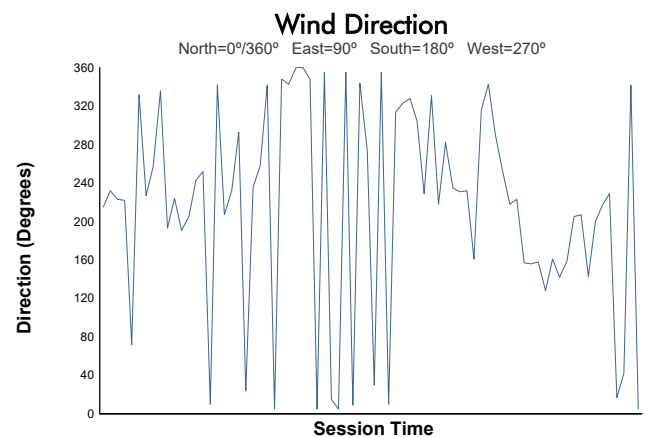

StubHub Monterey SportsCar Championship

WeatherTech Raceway Laguna Seca / 2.238 miles
May 1 - 3, 2026 / Salinas, California

Practice 2 Weather Report

Track Status: **DRY**

@IMSA

@IMSA_RACING

PROUD PARTNER

@IMSA