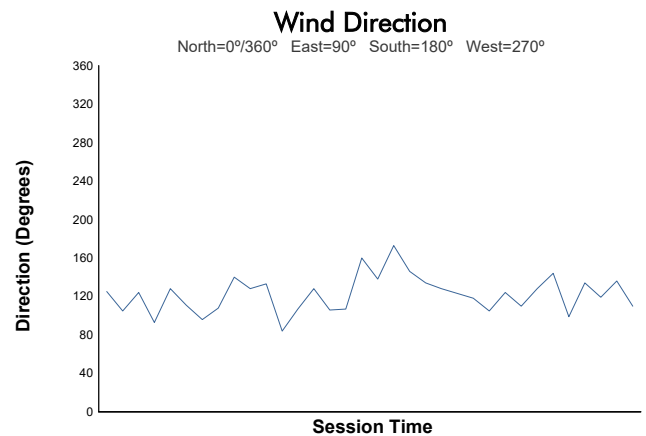

Porsche Carrera Cup North America

Race 1 Weather Report

Track Status: **DRY**