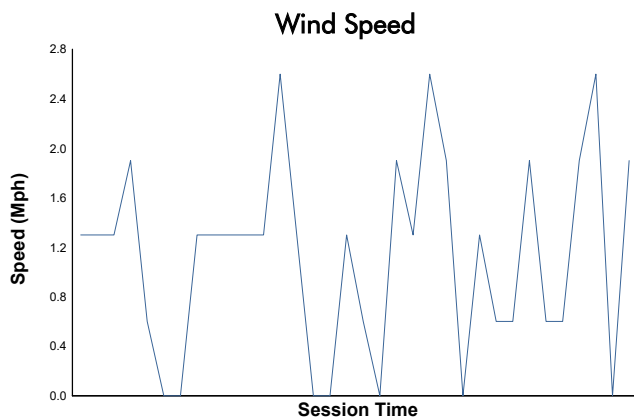

Porsche Carrera Cup North America

Race 1 Weather Report

Track Status: **DRY**