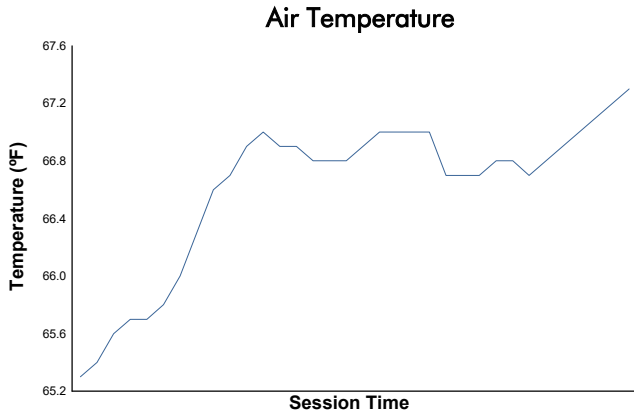

Porsche Carrera Cup North America

Race 1 Weather Report

Track Status: **DRY**