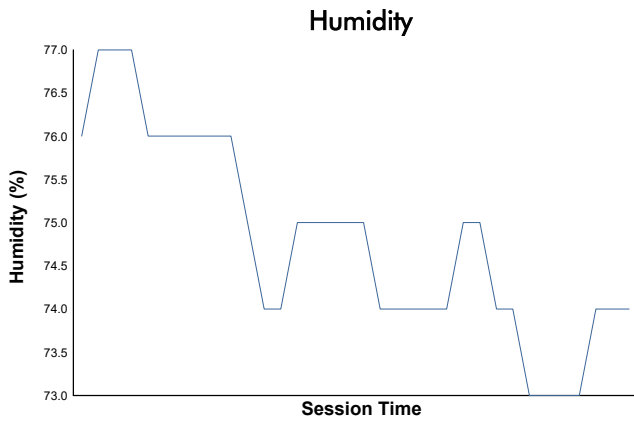

Porsche Carrera Cup North America

Race 1 Weather Report

Track Status: **DRY**