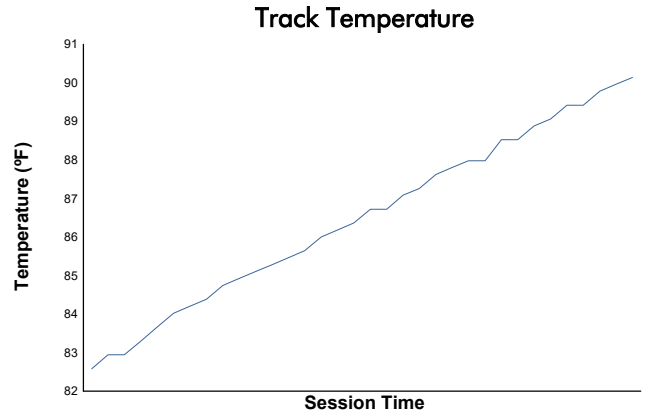

Porsche Carrera Cup North America

Race 1 Weather Report

Track Status: **DRY**