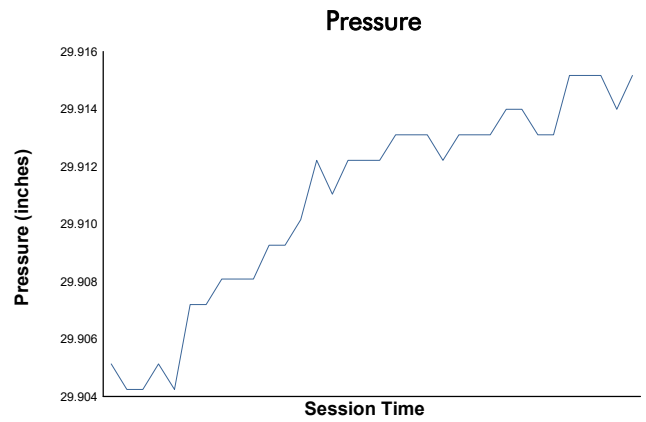

Porsche Carrera Cup North America

Race 1 Weather Report

Track Status: **DRY**