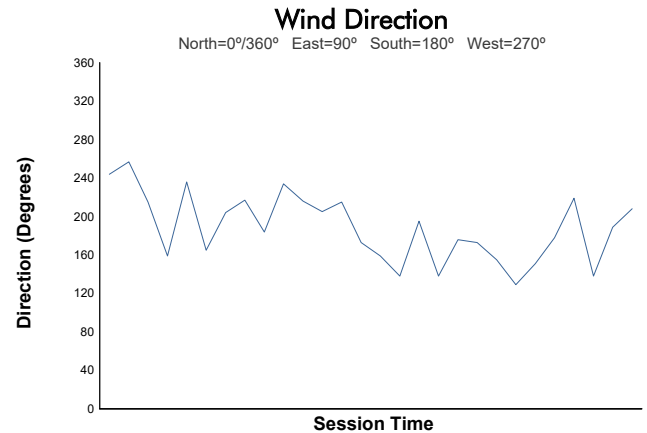

Porsche Carrera Cup North America

Practice 2 Weather Report

Track Status: **DRY**