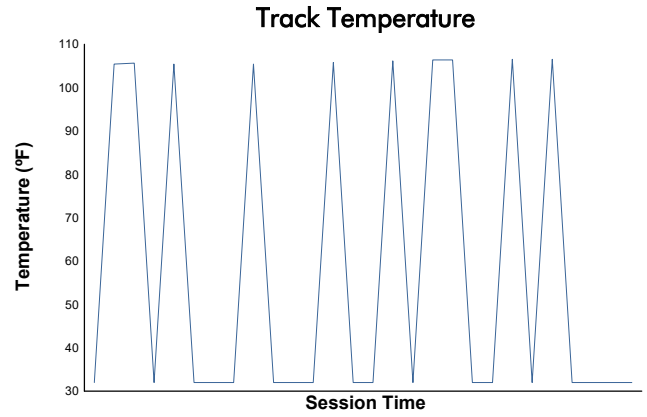

Porsche Carrera Cup North America

Practice 2 Weather Report

Track Status: **DRY**