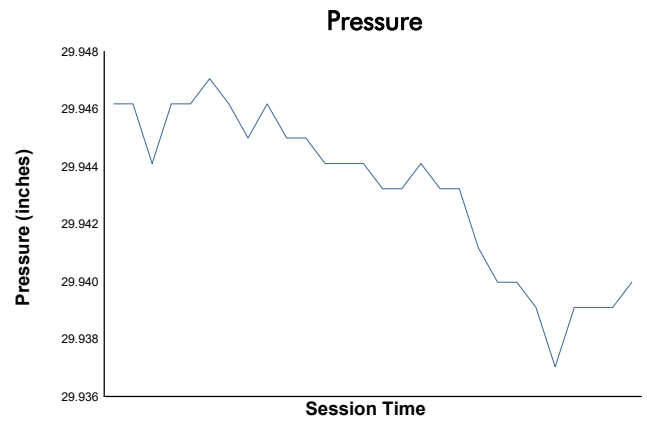

Porsche Carrera Cup North America

Practice 2 Weather Report

Track Status: **DRY**