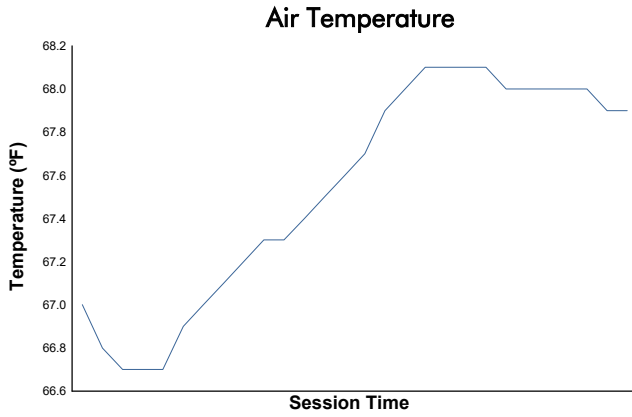

Porsche Carrera Cup North America

Practice 2 Weather Report

Track Status: **DRY**