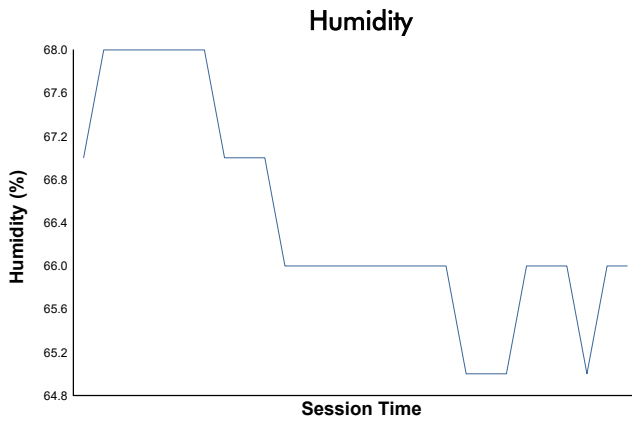

Porsche Carrera Cup North America

Practice 2 Weather Report

Track Status: **DRY**