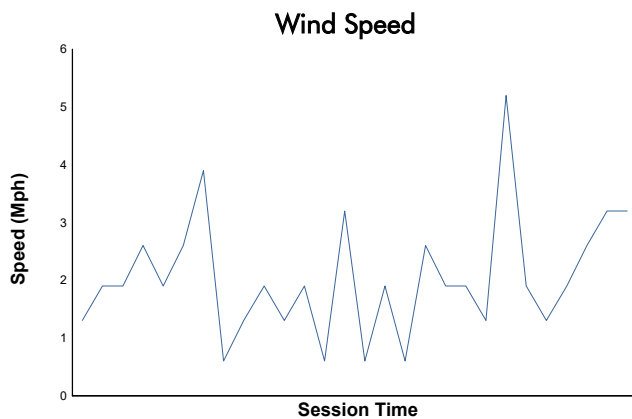

Porsche Carrera Cup North America

Practice 2 Weather Report

Track Status: **DRY**