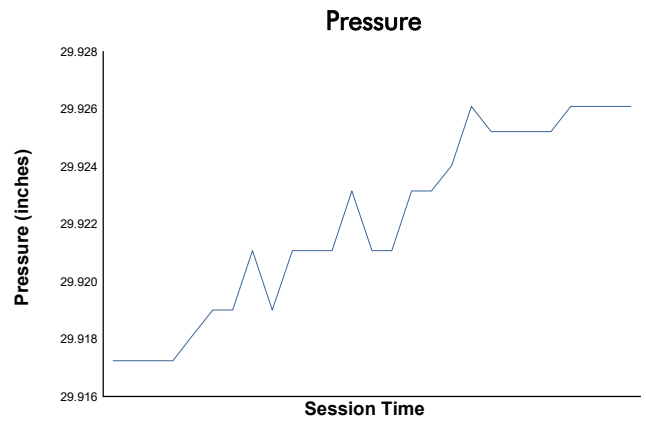

**Porsche Carrera Cup North America**

**Practice 1 Weather Report**

Track Status: **DRY**