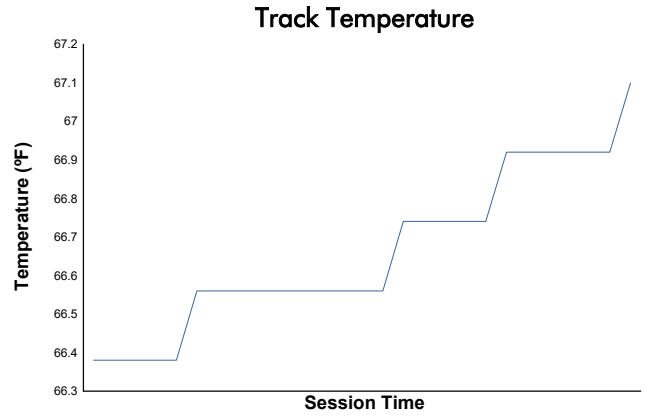

**Porsche Carrera Cup North America**

**Practice 1 Weather Report**

Track Status: **DRY**