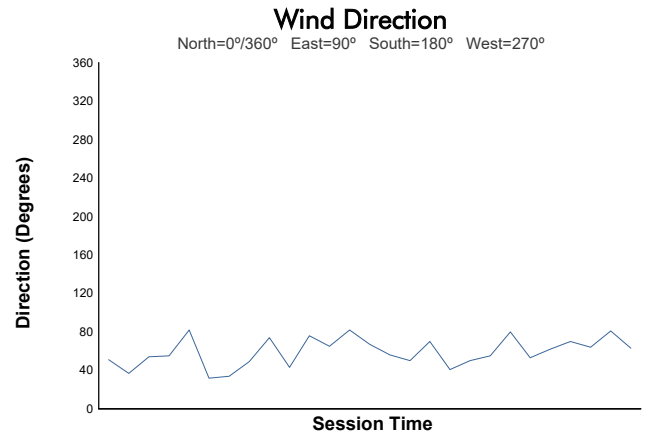

**Porsche Carrera Cup North America**

**Practice 1 Weather Report**

Track Status: **DRY**