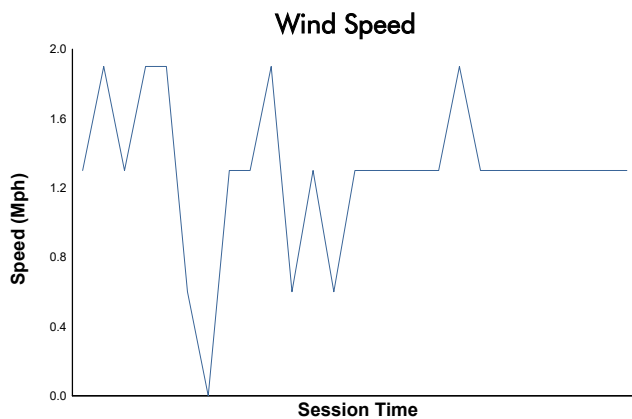

**Porsche Carrera Cup North America**

**Practice 1 Weather Report**

Track Status: **DRY**