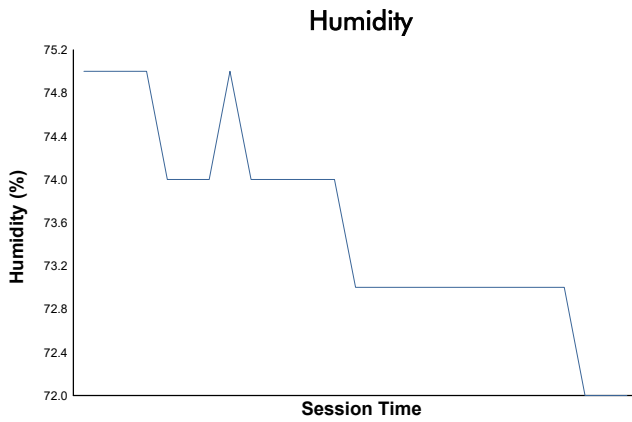

**Porsche Carrera Cup North America**

**Practice 1 Weather Report**

Track Status: **DRY**