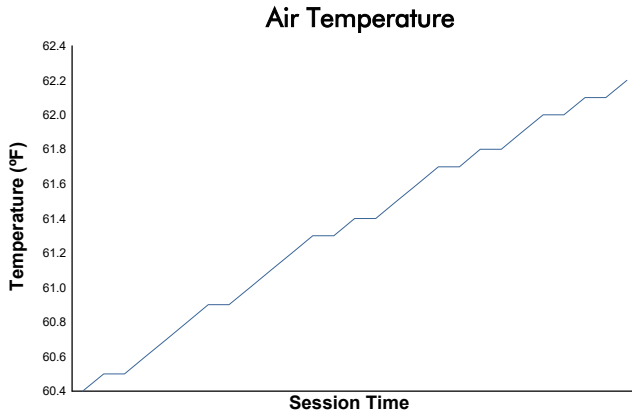

**Porsche Carrera Cup North America**

**Practice 1 Weather Report**

Track Status: **DRY**