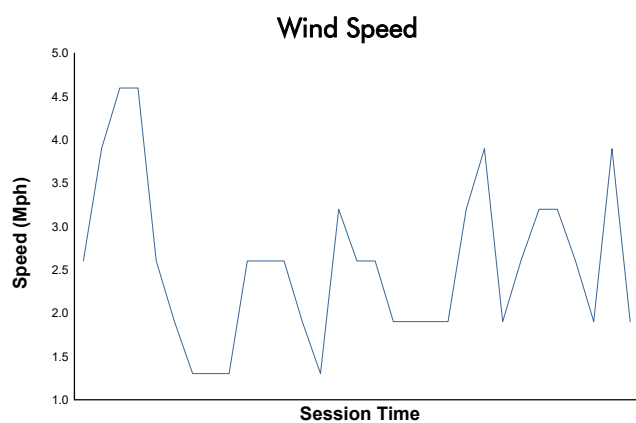

ACURA Grand Prix of Long Beach

Long Beach Street Course / 1.968 miles
April 17 - 19, 2026 / Long Beach, California

Qualifying Weather Report

Track Status: **DRY**