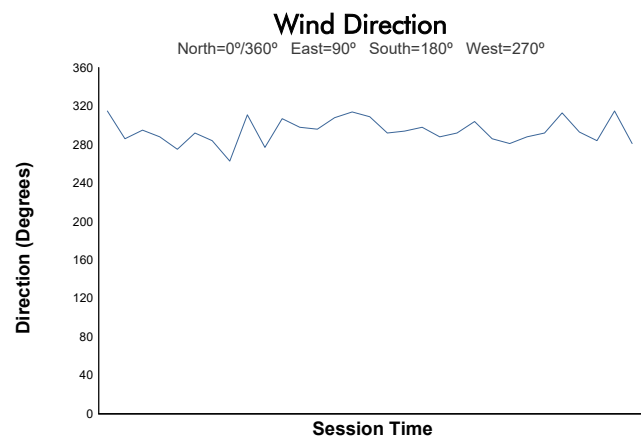

ACURA Grand Prix of Long Beach

Long Beach Street Course / 1.968 miles
April 17 - 19, 2026 / Long Beach, California

Qualifying Weather Report

Track Status: **DRY**