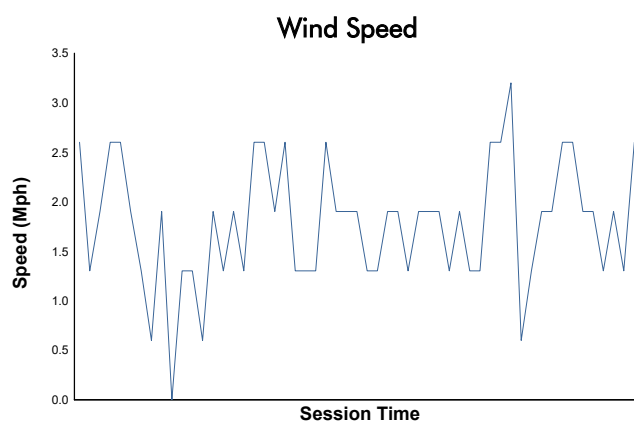

ACURA Grand Prix of Long Beach

Long Beach Street Course / 1.968 miles
April 17 - 19, 2026 / Long Beach, California

Practice 1 Weather Report

Track Status: **DRY**