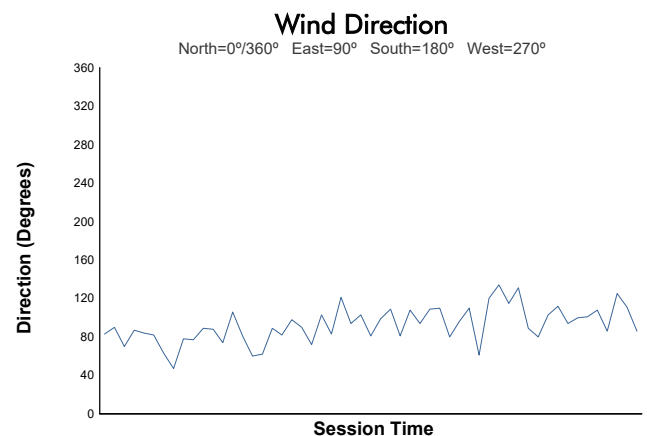

ACURA Grand Prix of Long Beach

Long Beach Street Course / 1.968 miles
April 17 - 19, 2026 / Long Beach, California

Practice 1 Weather Report

Track Status: **DRY**