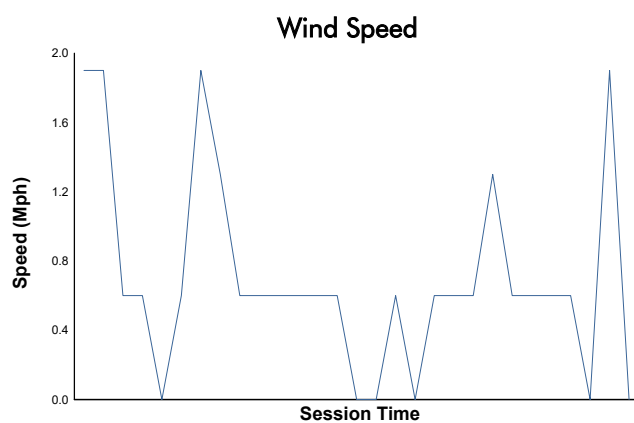

Mustang Challenge

Practice 1 Weather Report

Track Status: **DRY**