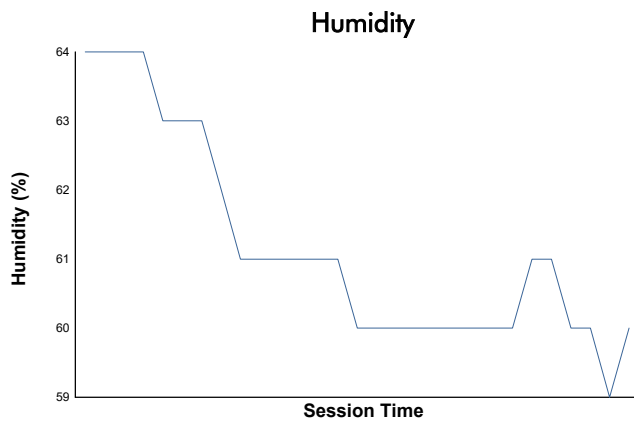

Mustang Challenge

Practice 1 Weather Report

Track Status: **DRY**