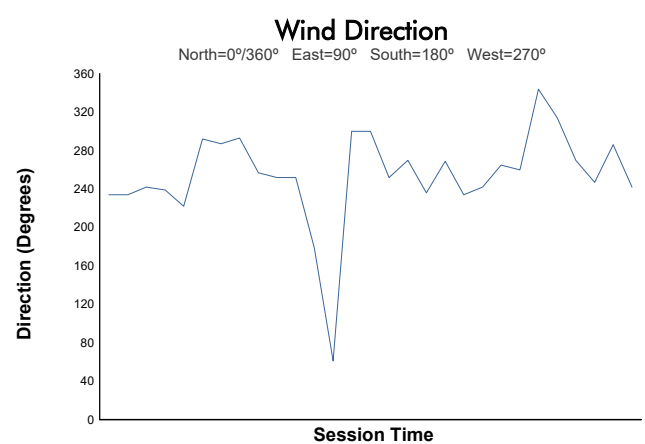

Mustang Challenge

Practice 1 Weather Report

Track Status: **DRY**