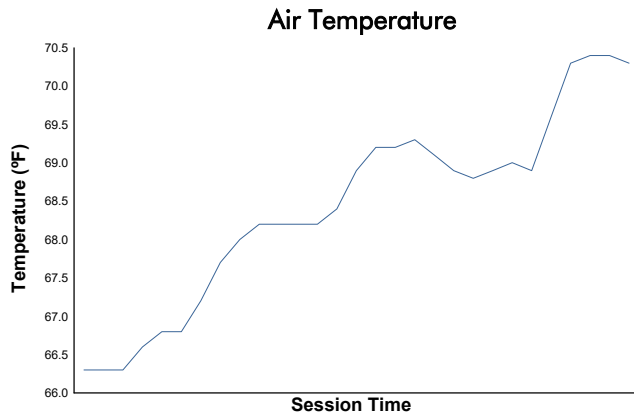

Mustang Challenge

Practice 1 Weather Report

Track Status: **DRY**