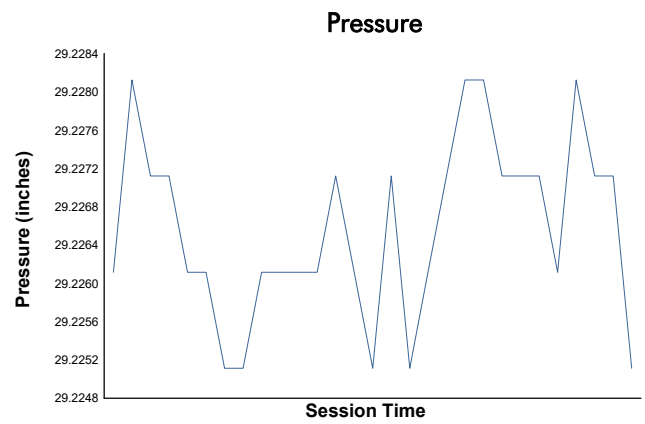

Mustang Challenge

Practice 1 Weather Report

Track Status: **DRY**