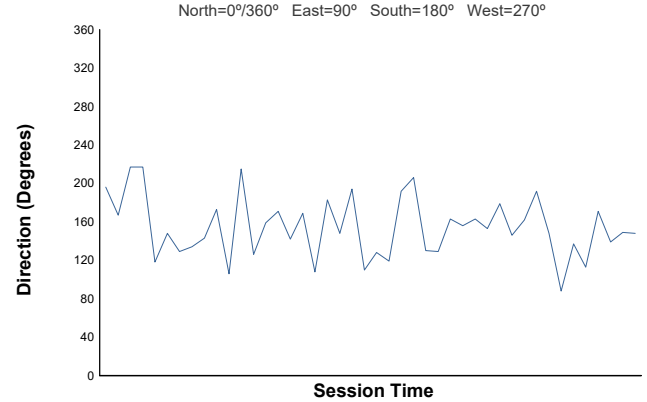

LAMBORGHINI SUPER TROFEO

Practice 2 Weather Report

Air Temperature

Track Temperature

Humidity

Pressure

Wind Speed

Wind Direction