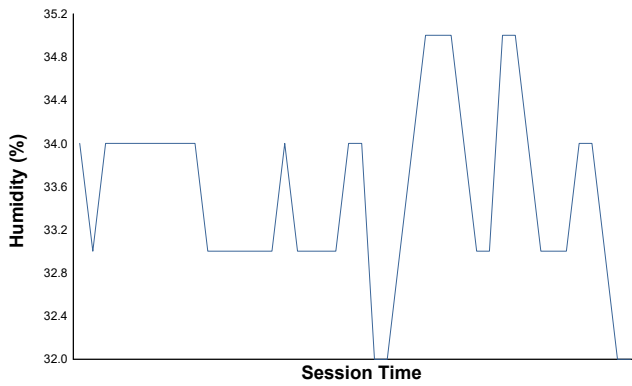

LAMBORGHINI SUPER TROFEO

Practice 2 Weather Report

Air Temperature

Track Temperature

Humidity

Pressure

Wind Speed

Wind Direction