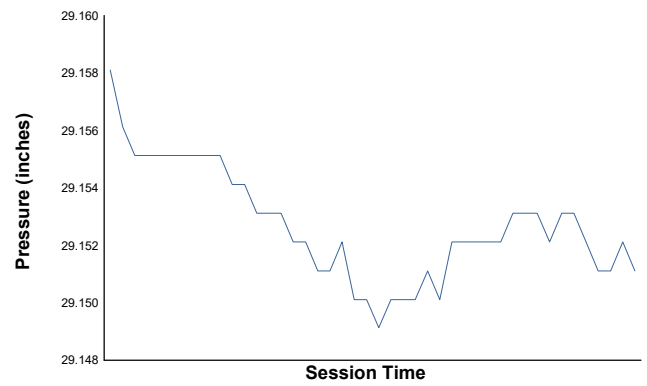

LAMBORGHINI SUPER TROFEO

Practice 2 Weather Report

Air Temperature

Track Temperature

Humidity

Pressure

Wind Speed

Wind Direction