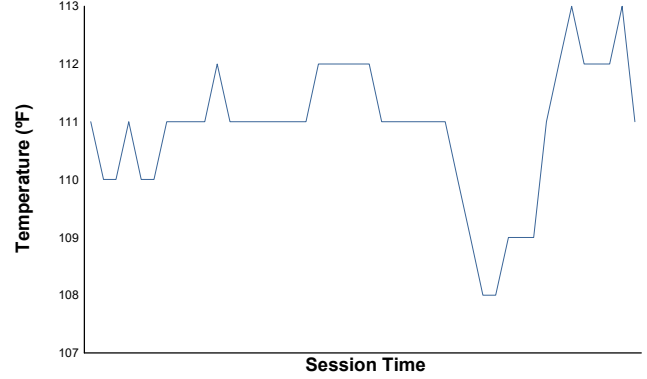

LAMBORGHINI SUPER TROFEO

Practice 2 Weather Report

Air Temperature

Track Temperature

Humidity

Pressure

Wind Speed

Wind Direction