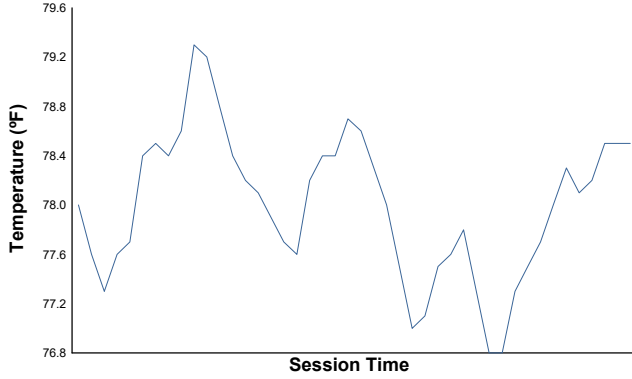

LAMBORGHINI SUPER TROFEO

Practice 2 Weather Report

Air Temperature

Track Temperature

Humidity

Pressure

Wind Speed

Wind Direction