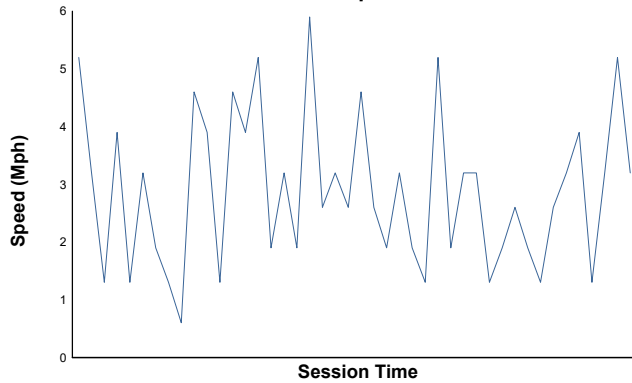

LAMBORGHINI SUPER TROFEO

Practice 2 Weather Report

Air Temperature

Track Temperature

Humidity

Pressure

Wind Speed

Wind Direction