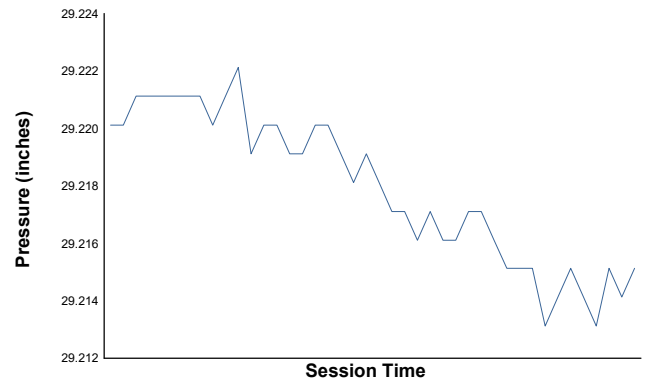

LAMBORGHINI SUPER TROFEO

Practice 1 Weather Report

Air Temperature

Track Temperature

Humidity

Pressure

Wind Speed

Wind Direction