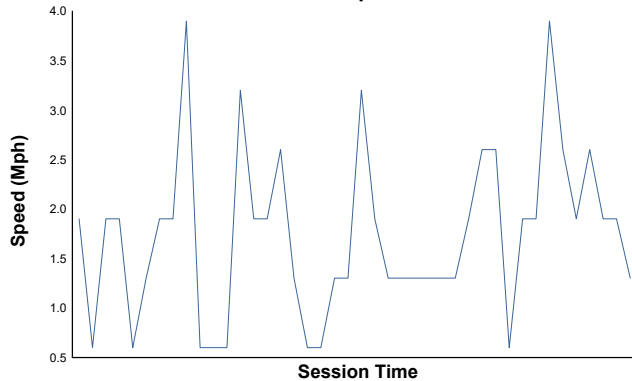

LAMBORGHINI SUPER TROFEO

Practice 1 Weather Report

Air Temperature

Track Temperature

Humidity

Pressure

Wind Speed

Wind Direction