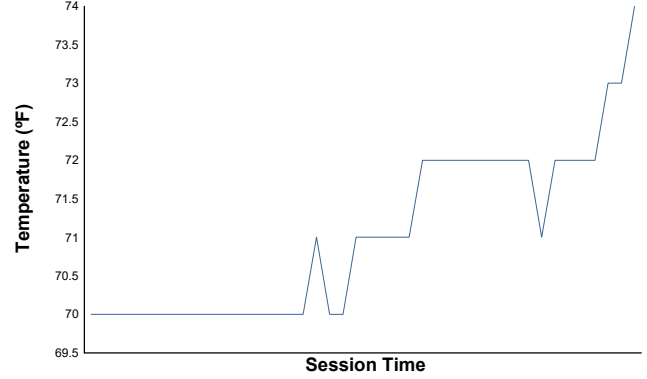

LAMBORGHINI SUPER TROFEO

Practice 1 Weather Report

Air Temperature

Track Temperature

Humidity

Pressure

Wind Speed

Wind Direction