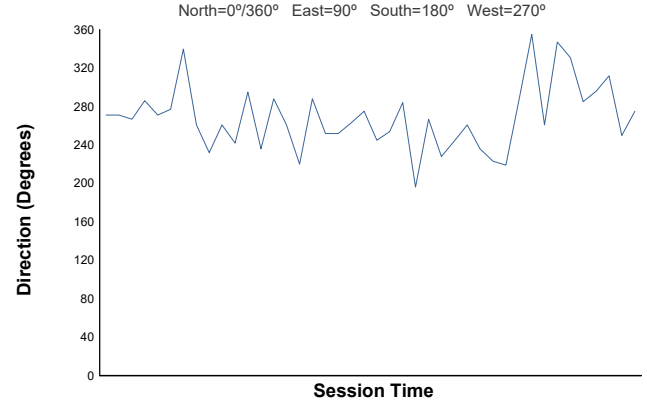

LAMBORGHINI SUPER TROFEO

Practice 1 Weather Report

Air Temperature

Track Temperature

Humidity

Pressure

Wind Speed

Wind Direction

Track Status:

DRY