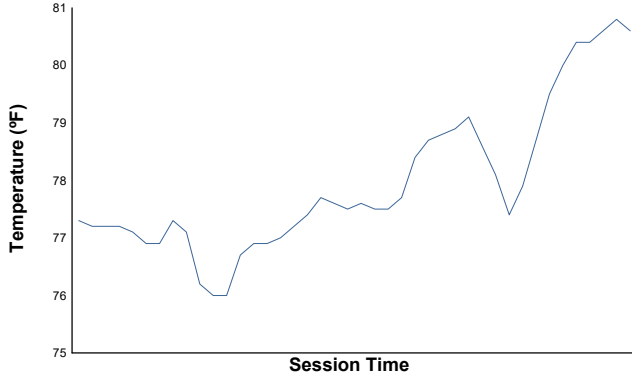

LAMBORGHINI SUPER TROFEO

Practice 1 Weather Report

Air Temperature

Track Temperature

Humidity

Pressure

Wind Speed

Wind Direction