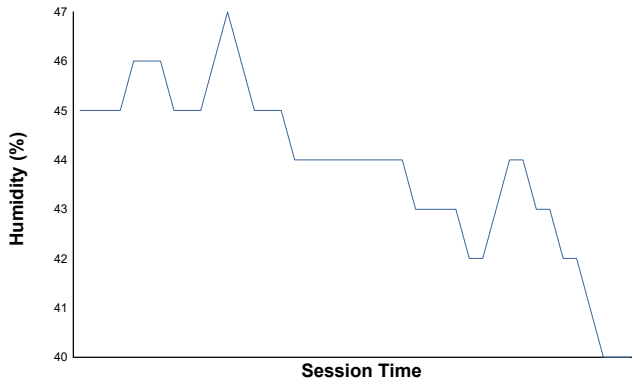

LAMBORGHINI SUPER TROFEO

Practice 1 Weather Report

Air Temperature

Track Temperature

Humidity

Pressure

Wind Speed

Wind Direction