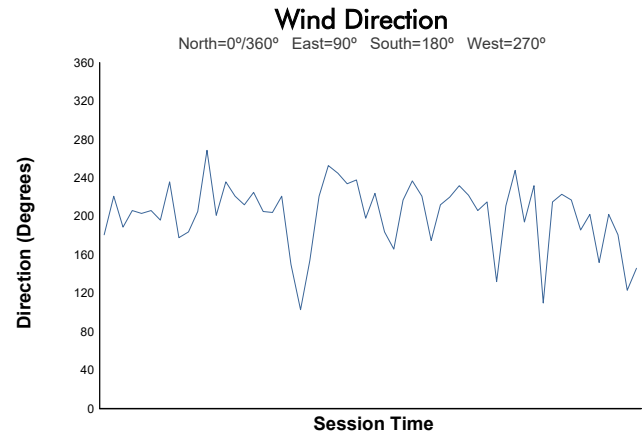

WeatherTech Raceway Laguna Seca 120

WeatherTech Raceway Laguna Seca / 2.238 miles
May 9 - 11, 2025 / Salinas, California

IMSA Michelin Pilot Challenge

Practice 2 Weather Report

Track Status: **DRY**