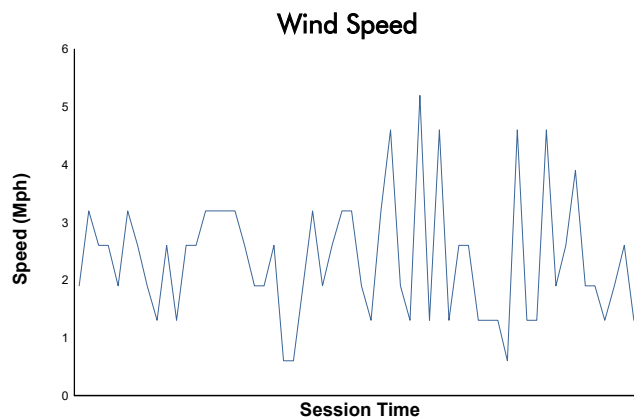

WeatherTech Raceway Laguna Seca 120

WeatherTech Raceway Laguna Seca / 2.238 miles
May 9 - 11, 2025 / Salinas, California

IMSA Michelin Pilot Challenge

Practice 2 Weather Report

Track Status: **DRY**