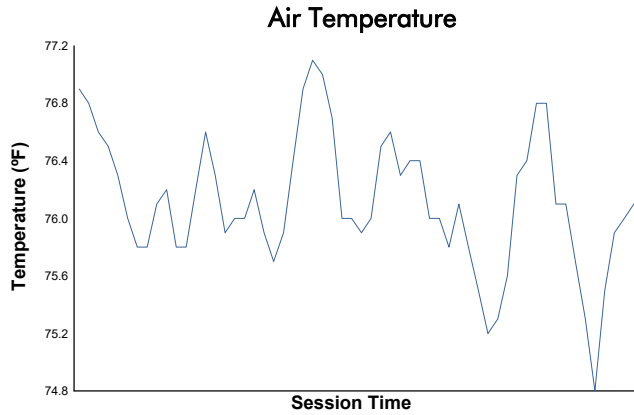

WeatherTech Raceway Laguna Seca 120

WeatherTech Raceway Laguna Seca / 2.238 miles
May 9 - 11, 2025 / Salinas, California

IMSA Michelin Pilot Challenge

Practice 2 Weather Report

Track Status: **DRY**