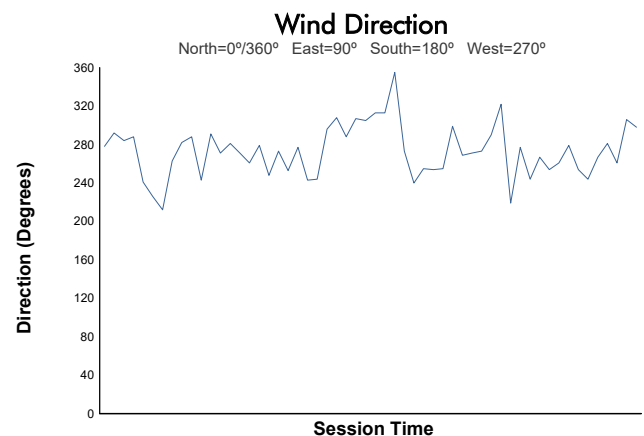

WeatherTech Raceway Laguna Seca 120

WeatherTech Raceway Laguna Seca / 2.238 miles
May 9 - 11, 2025 / Salinas, California

IMSA Michelin Pilot Challenge

Practice 1 Weather Report

Track Status:

DRY