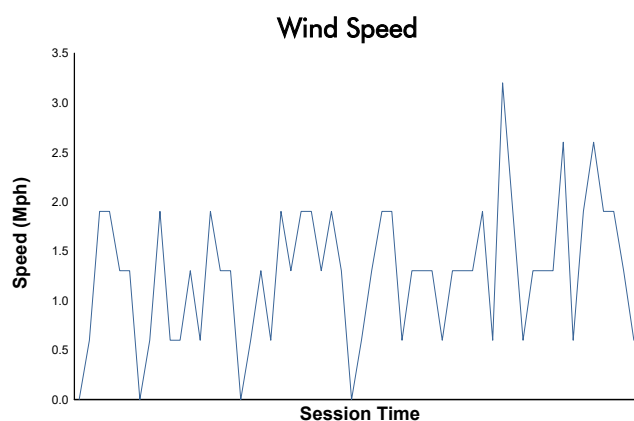

WeatherTech Raceway Laguna Seca 120

WeatherTech Raceway Laguna Seca / 2.238 miles
May 9 - 11, 2025 / Salinas, California

IMSA Michelin Pilot Challenge

Practice 1 Weather Report

Track Status:

DRY