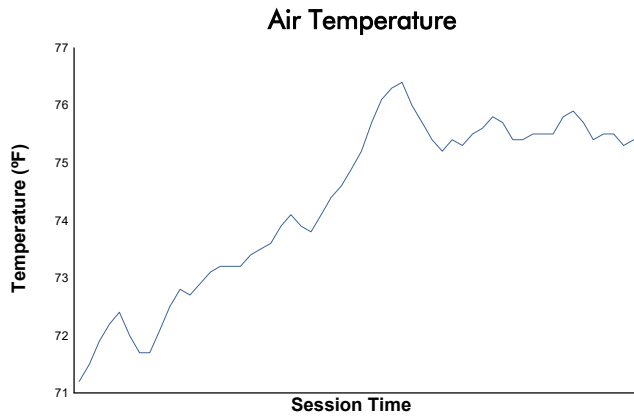

WeatherTech Raceway Laguna Seca 120

WeatherTech Raceway Laguna Seca / 2.238 miles
May 9 - 11, 2025 / Salinas, California

IMSA Michelin Pilot Challenge

Practice 1 Weather Report

Track Status:

DRY