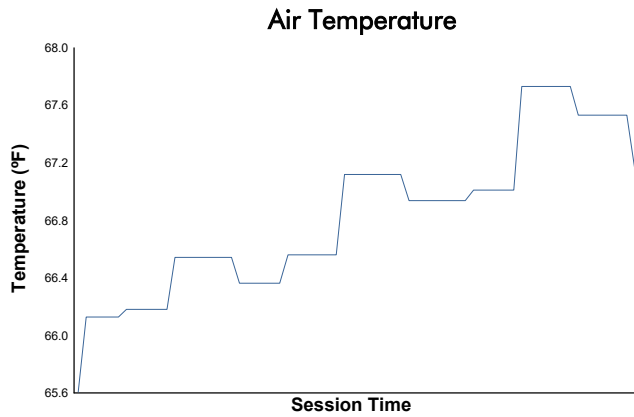

# ACURA Grand Prix of Long Beach

Long Beach Street Course / 1.968 miles  
April 11 - 12, 2025 / Long Beach, California

## Race Weather Report

Track Status: **DRY**