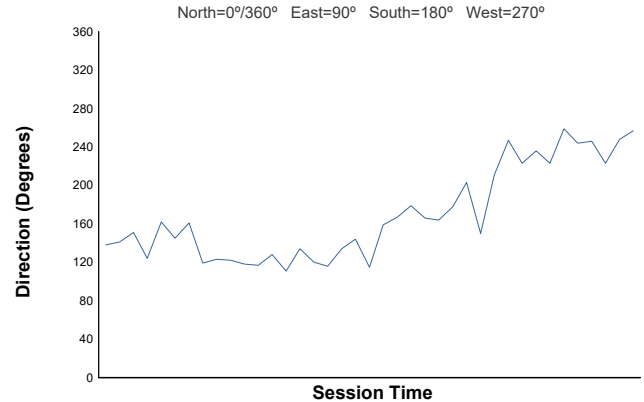

ACURA Grand Prix of Long Beach

Long Beach Street Course / 1.968 miles
April 11 - 12, 2025 / Long Beach, California

Qualifying Weather Report

Air Temperature

Track Temperature

Humidity

Pressure

Wind Speed

Wind Direction

Track Status:

DRY