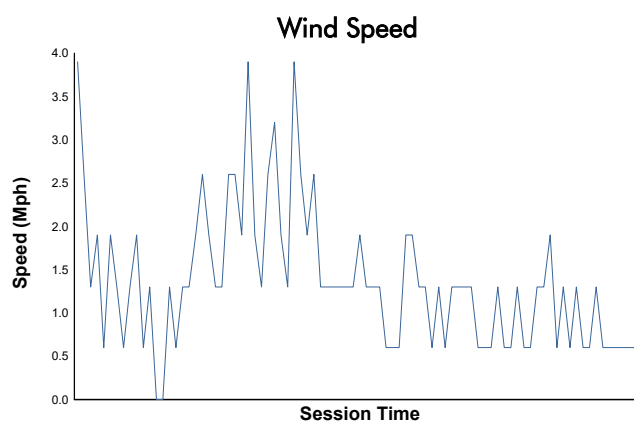

ACURA Grand Prix of Long Beach

Long Beach Street Course / 1.968 miles
April 11 - 12, 2025 / Long Beach, California

Practice 2 Weather Report

Track Status: **DRY**