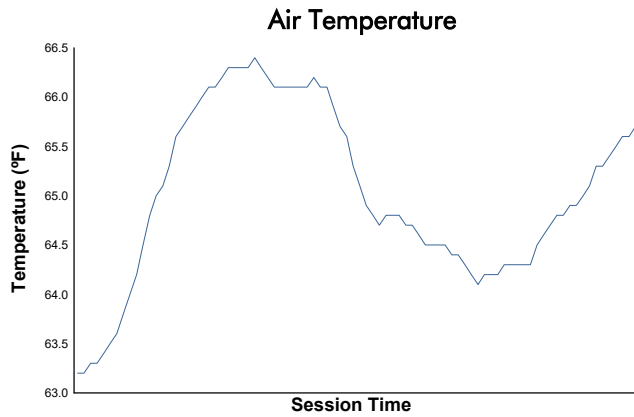

ACURA Grand Prix of Long Beach

Long Beach Street Course / 1.968 miles
April 11 - 12, 2025 / Long Beach, California

Practice 2 Weather Report

Track Status: **DRY**