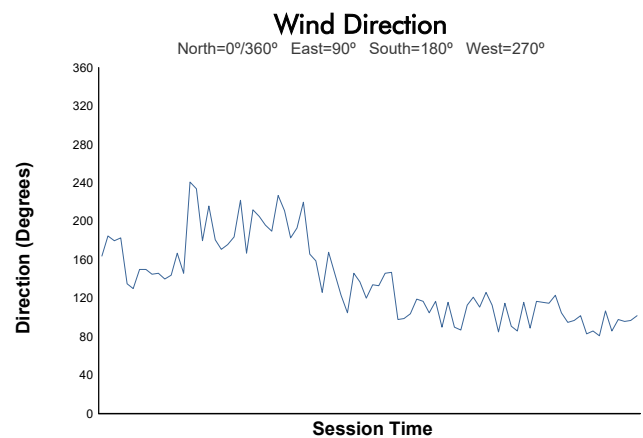

ACURA Grand Prix of Long Beach

Long Beach Street Course / 1.968 miles
April 11 - 12, 2025 / Long Beach, California

Practice 2 Weather Report

Track Status: **DRY**