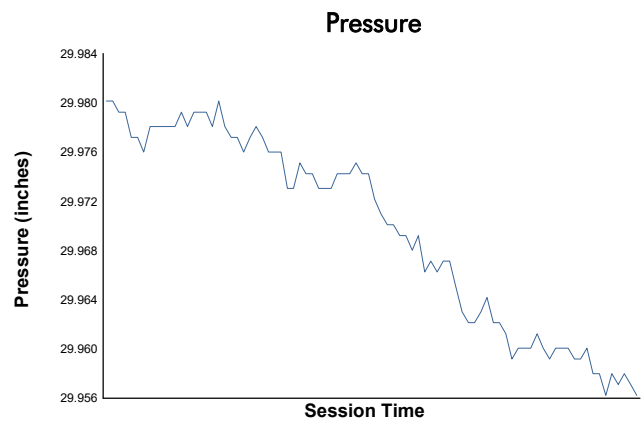

ACURA Grand Prix of Long Beach

Long Beach Street Course / 1.968 miles
April 11 - 12, 2025 / Long Beach, California

Practice 2 Weather Report

Track Status: **DRY**