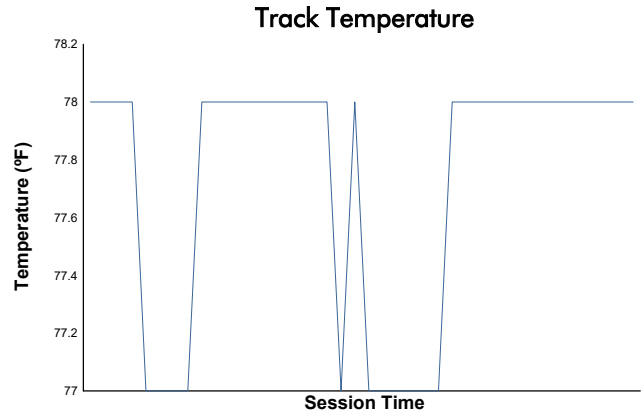

Porsche Carrera Cup North America

Race 1 Weather Report

Track Status: **DRY**