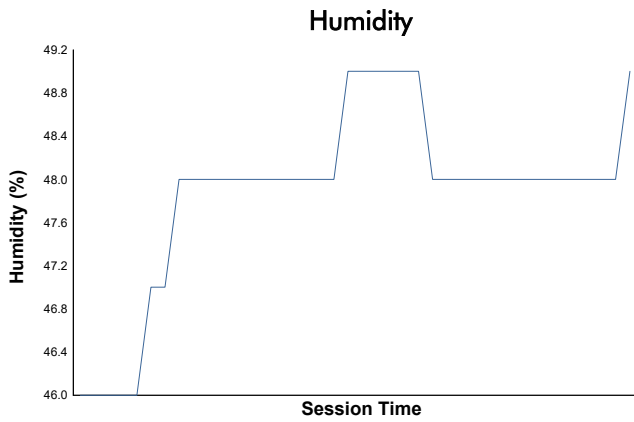

Porsche Carrera Cup North America

Race 1 Weather Report

Track Status: **DRY**