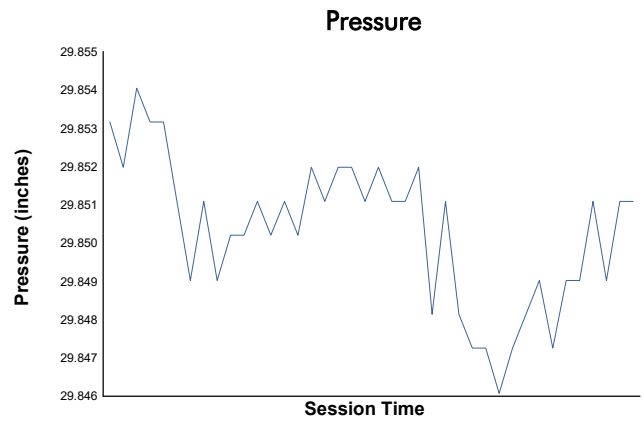

Porsche Carrera Cup North America

Race 1 Weather Report

Track Status: **DRY**