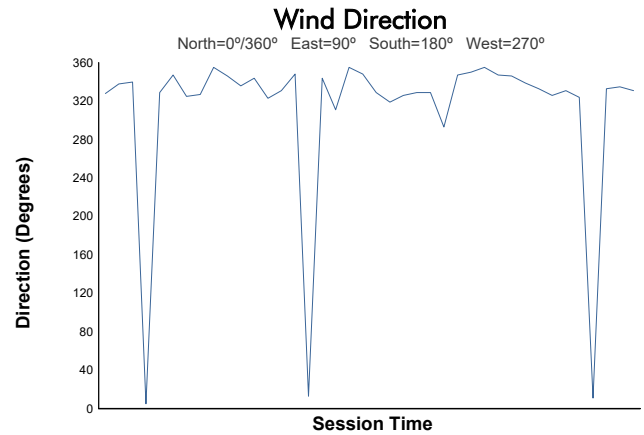

Porsche Carrera Cup North America

Race 1 Weather Report

Track Status: **DRY**