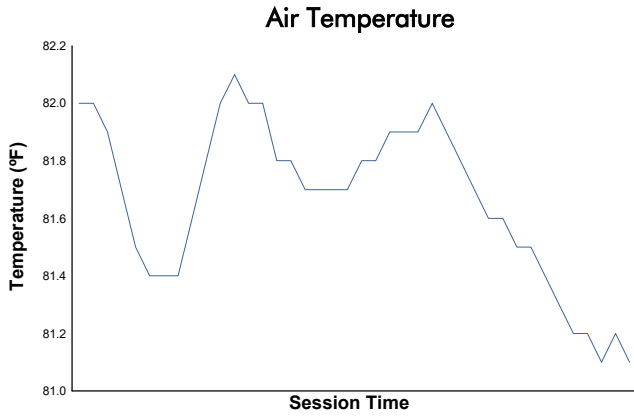

Porsche Carrera Cup North America

Race 1 Weather Report

Track Status: **DRY**