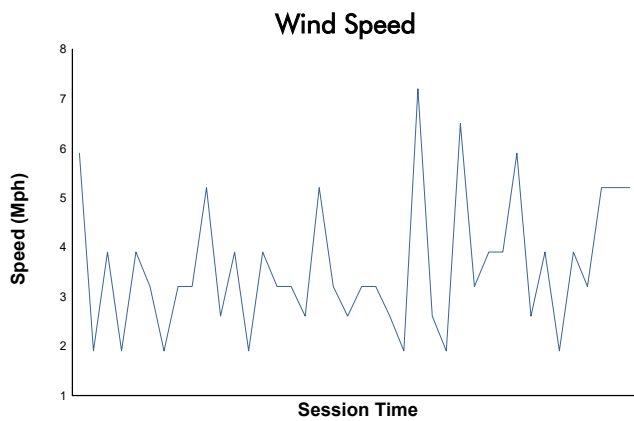

Porsche Carrera Cup North America

Race 1 Weather Report

Track Status: **DRY**