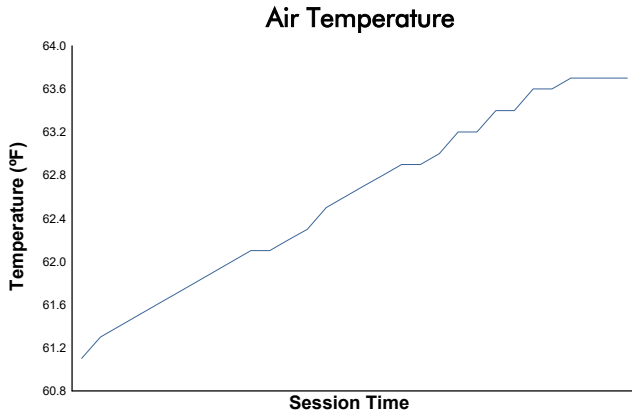

**Porsche Carrera Cup North America**

Qualifying Weather Report

Track Status: **DRY**