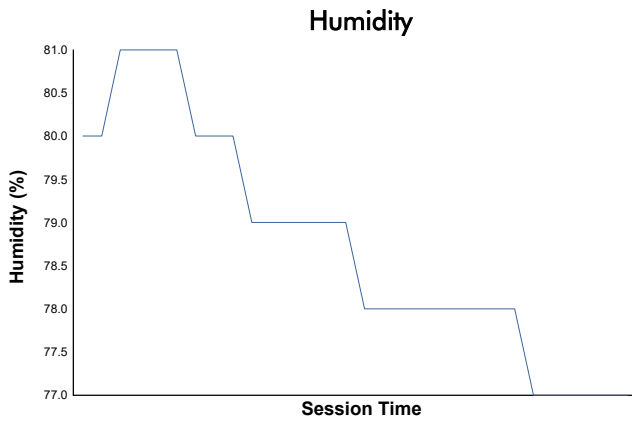

**Porsche Carrera Cup North America**

Qualifying Weather Report

Track Status: **DRY**