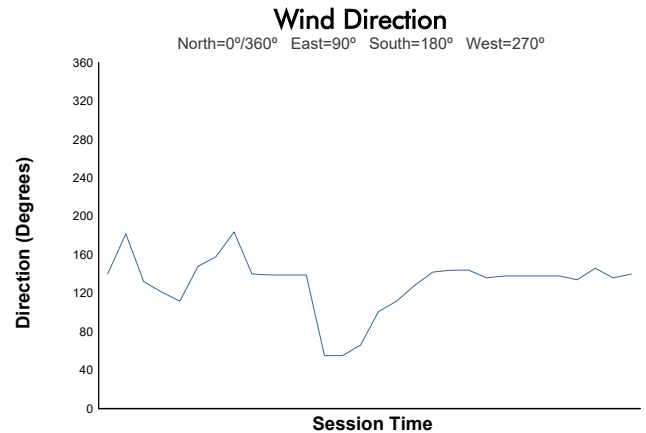

**Porsche Carrera Cup North America**

Qualifying Weather Report

Track Status: **DRY**