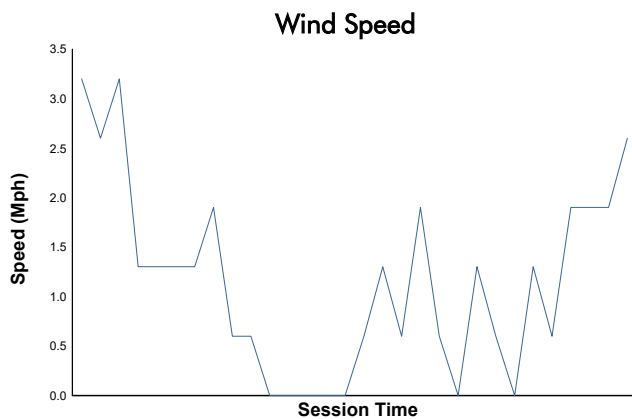

**Porsche Carrera Cup North America**

Qualifying Weather Report

Track Status: **DRY**