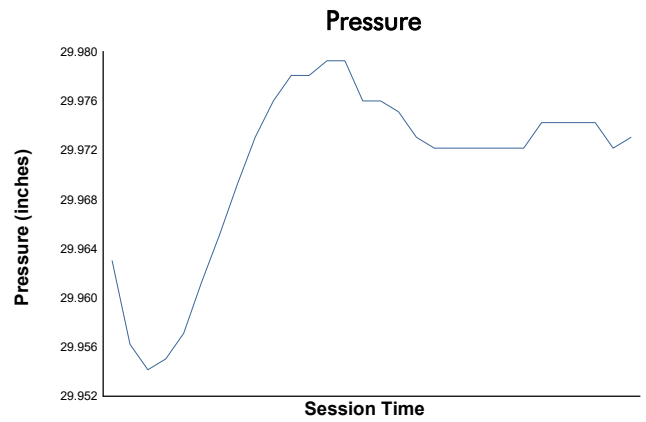

**Porsche Carrera Cup North America**

Qualifying Weather Report

Track Status: **DRY**