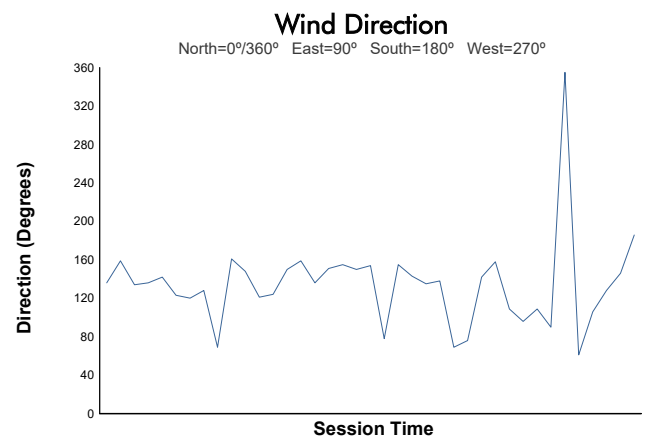

Porsche Carrera Cup North America

Practice 2 Weather Report

Track Status: **DRY**