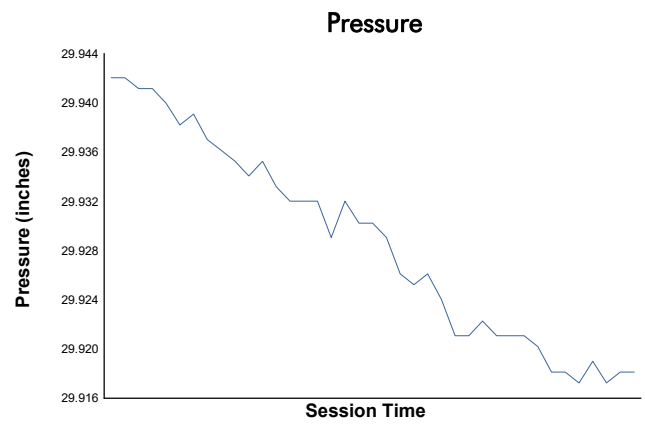

Porsche Carrera Cup North America

Practice 2 Weather Report

Track Status: **DRY**