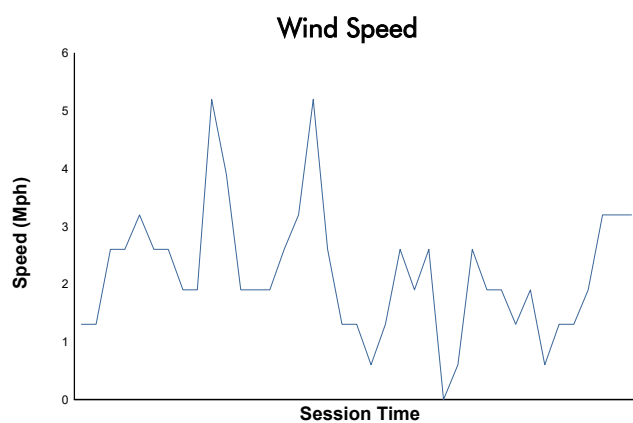

Porsche Carrera Cup North America

Practice 2 Weather Report

Track Status: **DRY**