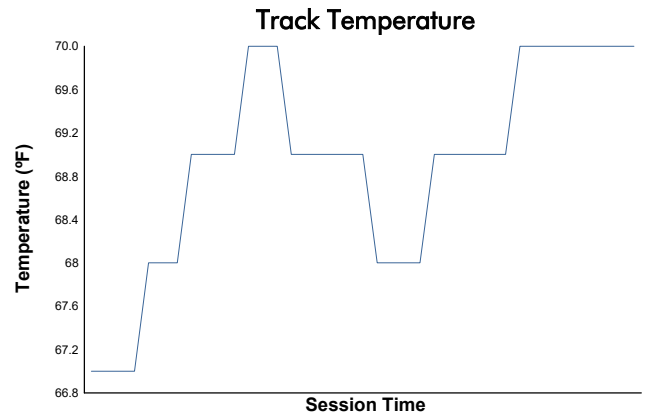

Porsche Carrera Cup North America

Practice 2 Weather Report

Track Status: **DRY**