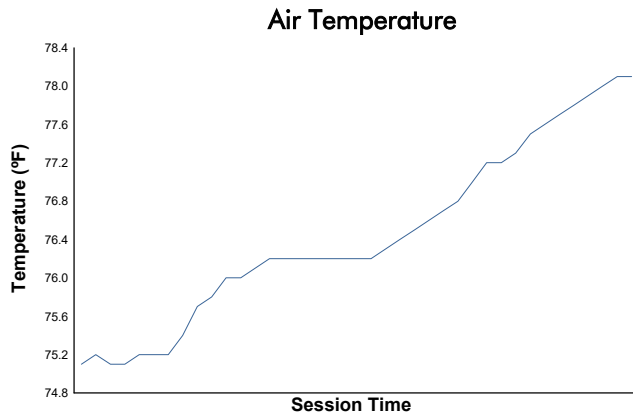

Porsche Carrera Cup North America

Practice 2 Weather Report

Track Status: **DRY**