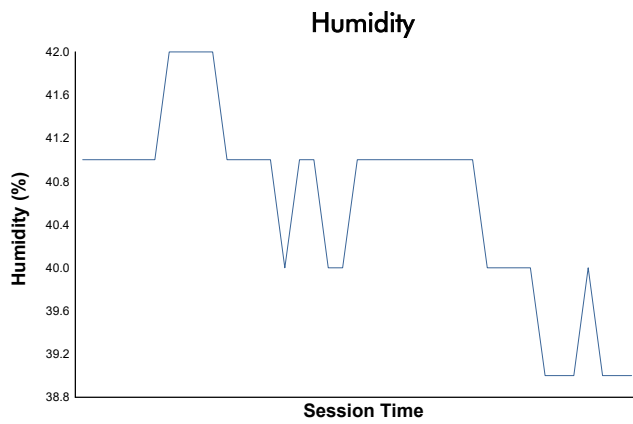

Porsche Carrera Cup North America

Practice 2 Weather Report

Track Status: **DRY**